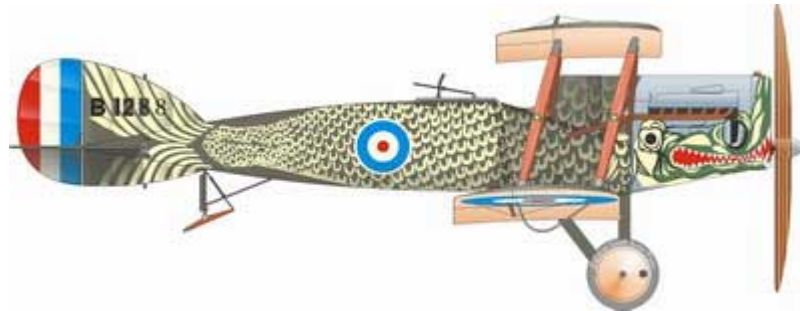

The third April release is another double kit, entitled **L-39 ALBATROS AROUND THE WORLD DUAL COMBO**. Again, two kits are included, two color photo-etch frets, decals for two very colorful aircraft in private collections, one from Russia, the second from California. Unfortunately, the American Wild Child was lost in a February 25<sup>th</sup> crash. The new Albatros release is in a **LIMITED EDITION** line.

The fourth April release is the set of **German Luftwaffe figures** in 1/48<sup>th</sup> scale, a re-release. There is nothing different from the first edition of this kit. Six figures, four of them are ground crew, two are pilots.

### NEXT KITS?

**POLIKARPOV I-16 Type 10**, in 1/48<sup>th</sup> scale. It will be our May centerpiece. All the plastic frames are ready, as well as the decals and the color photoetched sheet. So, you can check the plastic and marking color schemes here. During April, we will finish the instruction booklet within the Orange style, and we will test it to see if everything is perfect. We want to premiere this first of Eduard Ishaks at the Moshonmagyovár show in late April, followed by Koprivnice in early May.

And that's not all, the third May release will be the **Bristol Fighter "Brisfish"** in a **LIMITED EDITION**. This Brisfit with a special Fish fuselage marking, is one of the most colorful Bristols. The kit will contain the sheet of color photoetch and a set of the British WW I figures in 1/48<sup>th</sup> scale.