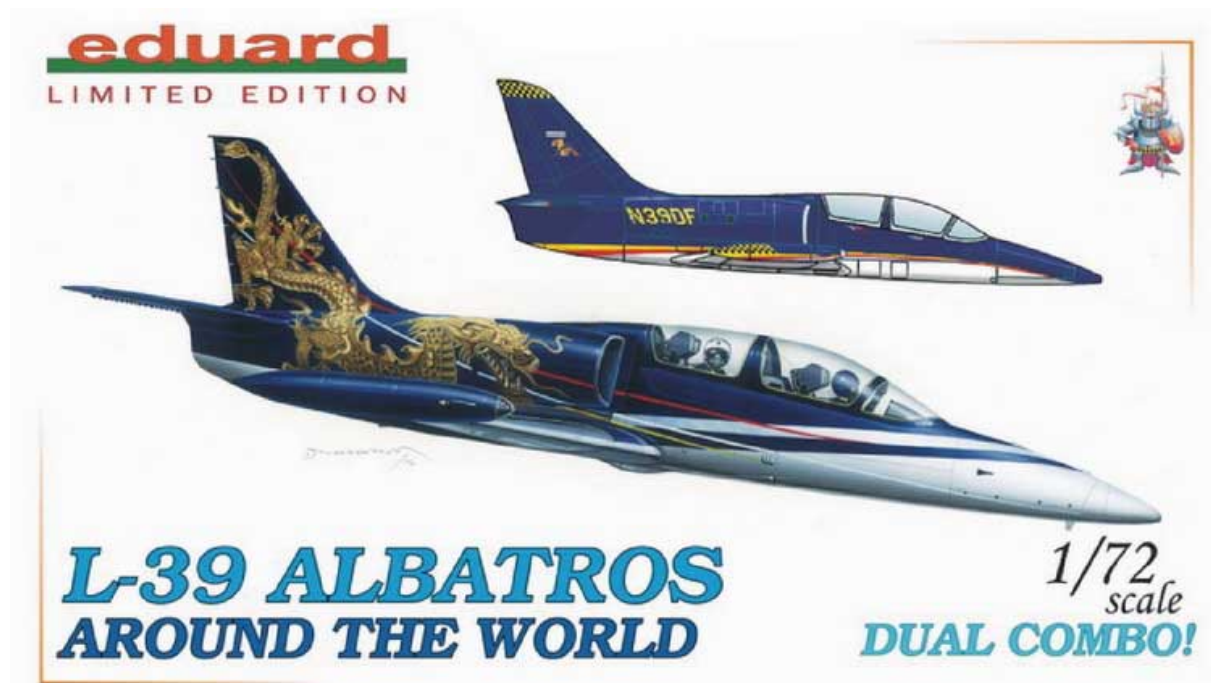

The third April release is another double kit, entitled **L-39 ALBATROS AROUND THE WORLD DUAL COMBO**. Again, two kits are included, two color photo-etch frets, decals for two very colorful aircraft in private collections, one from Russia, the second from California. Unfortunately, the American Wild Child was lost in a February 25th crash. The new Albatros release is in a **LIMITED EDITION** line.