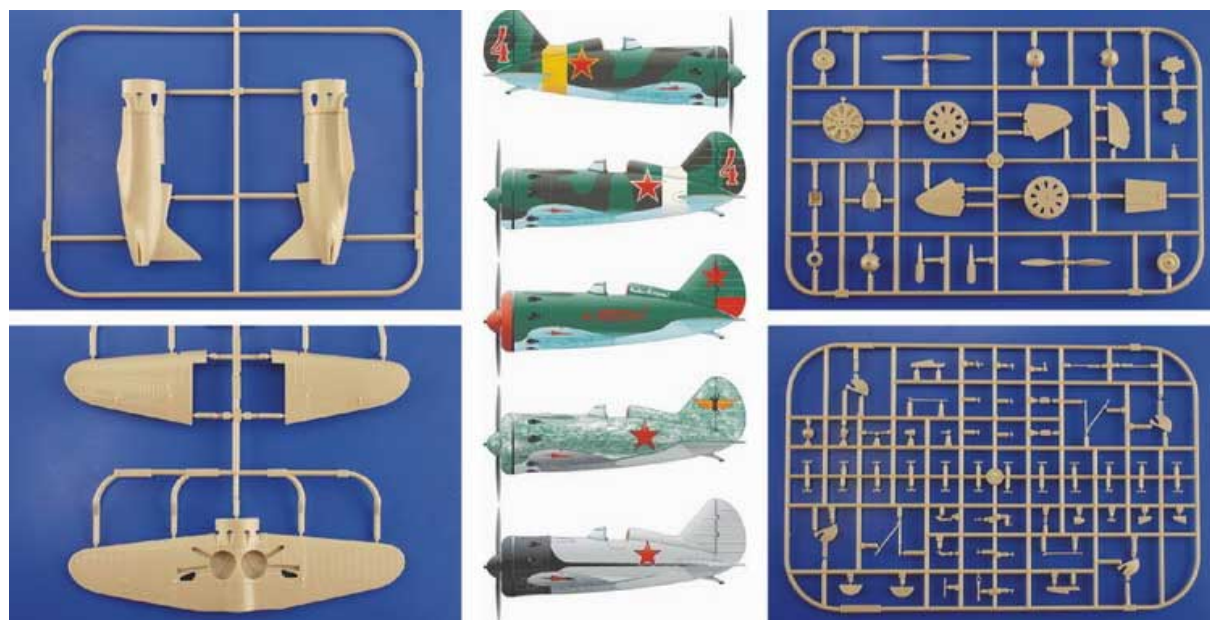

NEXT KITS?

POLIKARPOV I-16 Type 10, in 1/48th scale. It will be our May centerpiece. All the plastic frames are ready, as well as the decals and the color photoetched sheet. So, you can check the plastic and marking color schemes here. During April, we will finish the instruction booklet within the Orange style, and we will test it to see if everything is perfect. We want to premiere this first of Eduard Ishaks at the Moshonmagyovár show in late April, followed by Koprivnice in early May.