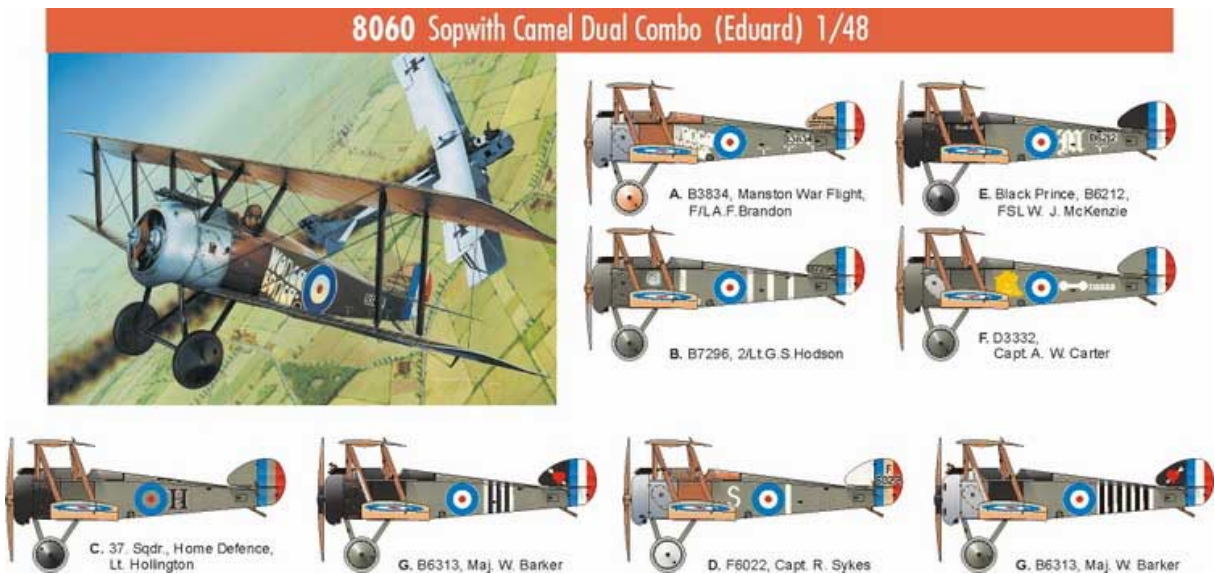

**KIT RELEASES IN APRIL**

There are a total of four new kit releases for this month. The king of the April releases is the 1/48<sup>th</sup> scale **FOKKER D.VII** in the **ROYAL CLASS** edition. This one runs along a different concept from the original ROYAL CLASS kit, the Mirage III, released two years ago. The Fokker D.VII Royal Class edition contains three complete kits, with no less than 12 marking options. The decal sheet collection is pretty amazing, and contains 14 sheets. Most of them are the lozenge sheets, there are three 4-color and one 5-color sets, or a total of 8 sheets of lozenge decals. There are photoetched (color) frets, three main, and a fourth small additional fret to cover some extra modifications. The Instruction booklet has 40 pages, in full color. Two special bonuses are included, the first and smaller of the two is the inclusion of a resin kit of the German WW I mobile fuel station, and the other larger one is a 1:1 scale replica of the famous Prussian decoration, Pour le Mérite. This edition is strictly limited to **1000 boxings**. We will be able to dispatch these kits during late next week (April 3– April 7).

The third April release is another double kit, entitled **L-39 ALBATROS AROUND THE WORLD DUAL COMBO**. Again, two kits are included, two color photo-etch frets, decals for two very colorful aircraft in private collections, one from Russia, the second from California. Unfortunately, the American Wild Child was lost in a February 25<sup>th</sup> crash. The new Albatros release is in a **LIMITED EDITION** line.