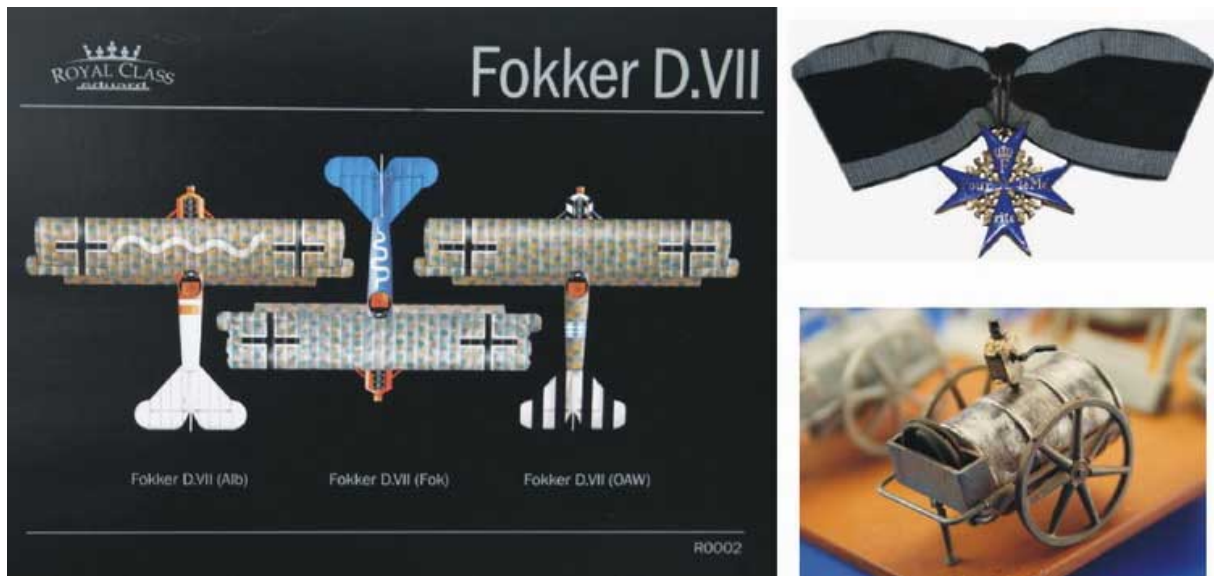

**KIT RELEASES IN APRIL**

There are a total of four new kit releases for this month. The king of the April releases is the 1/48<sup>th</sup> scale **FOKKER D.VII** in the **ROYAL CLASS** edition. This one runs along a different concept from the original ROYAL CLASS kit, the Mirage III, released two years ago. The Fokker D.VII Royal Class edition contains three complete kits, with no less than 12 marking options. The decal sheet collection is pretty amazing, and contains 14 sheets. Most of them are the lozenge sheets, there are three 4-color and one 5-color sets, or a total of 8 sheets of lozenge decals. There are photoetched (color) frets, three main, and a fourth small additional fret to cover some extra modifications. The Instruction booklet has 40 pages, in full color. Two special bonuses are included, the first and smaller of the two is the inclusion of a resin kit of the German WW I mobile fuel station, and the other larger one is a 1:1 scale replica of the famous Prussian decoration, Pour le Mérite. This edition is strictly limited to **1000 boxings**. We will be able to dispatch these kits during late next week (April 3– April 7).

The second kit release is the **SOPWITH CAMEL DUAL COMBO** in 1/48<sup>th</sup> scale. This dual edition is based on the 8056 Sopwith F.1 Camel ProfiPACK, and is released in the orange style boxing. The box contains two kits, two photo-etch sheets, decals covering 8 marking options, and a newly styled instruction booklet consistent with the new Orange style. Comparing the prices of the original 8056 release and this Dual Combo kit, you can see the price per unit is very inviting with the new edition.