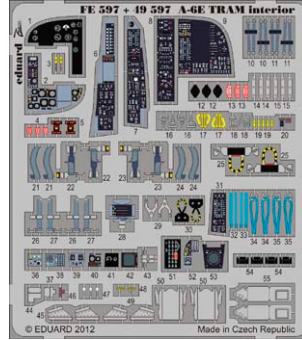

36197 fauna - water animals/fish - colour

36198 fauna - small animals - colour

48732 A-6 wing fold

48730 A-6 electronic equipment

48731 A-6 undercarriage

49009 Remove Before Flight

49597 A-6E TRAM interior S.A.

48733 A-6E TRAM exterior

EX351 A-6E

49601 T-28 S.A.

EX355 T-28B

49009 Remove Before Flight

48740 T-28 surface panels S.A.

648094 R-27ER / AA-10 Alamo-C 1/48

Each of two included missiles consists of: