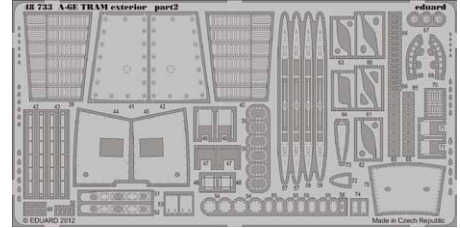

36197 fauna - water animals/fish - colour

36198 fauna - small animals - colour

48732 A-6 wing fold

48730 A-6 electronic equipment

48731 A-6 undercarriage

49009 Remove Before Flight

49597 A-6E TRAM interior S.A.

48733 A-6E TRAM exterior

EX351 A-6E

49601 T-28 S.A.

EX355 T-28B

49009 Remove Before Flight

48740 T-28 surface panels S.A.

648094 R-27ER / AA-10 Alamo-C 1/48

Each of two included missiles consists of: