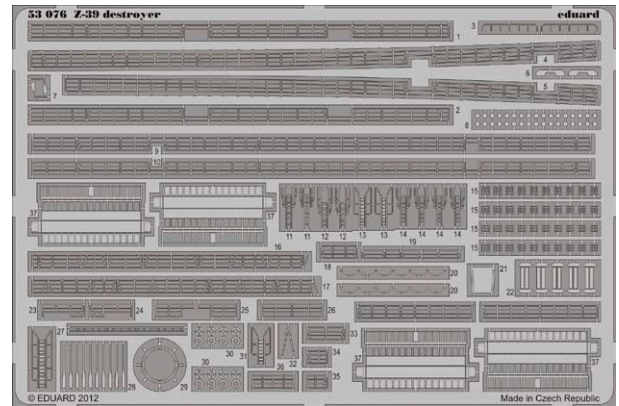

49621 MiG-21F-13 S.A. 1/48 Trumpeter

48768 MiG-21F-13 accessories 1/48 Trumpeter

49628 Lynx AH.7 interior S.A. 1/48 Airfix

49630 Bf 109F-4 S.A. 1/48 Zvezda

49629 Lynx AH.7 seatbelts 1/48 Airfix

53076 Z-39 destroyer 1/350 Dragon