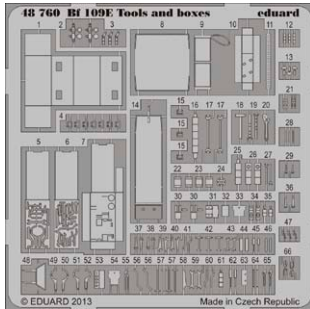

eduard

36250 DB G-4 staff car tire chains 1/35 ICM

36251 Jagdpanzer 38(t) Hetzer 1/35 Academy

48759 Lynx AH.7 exterior 1/48 Airfix

48760 Bf 109E tools and boxes 1/48

49060 Seatbelts USAAF FABRIC 1/48 Eduard