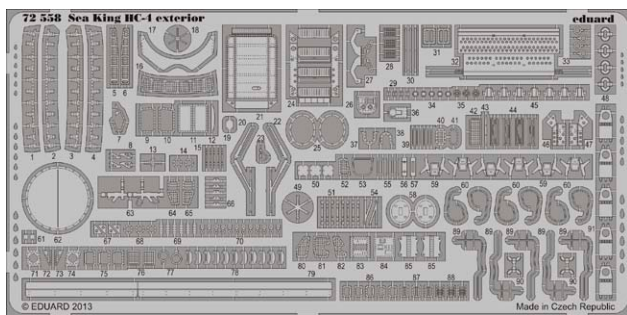

72552 Sunderland Mk.I surface panels 1/72 Italeri

53077 Chain bar railings 1/350 Trumpeter

72557 Sea King AEW.2 exterior 1/72 Cyber Hobby

72558 Sea King HC-4 exterior 1/72 Cyber Hobby

72559 Bf 110G-4 1/72 Eduard