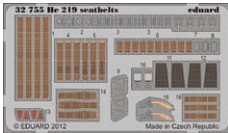

32324 He 219 exterior 1/32 REVELL

32324 He 219 exterior

32757 He 219 interior S.A.

32325 He 219 undercarriage

JX145 He 219

32755 He 219 seatbelts

BIG3578 FAUNA I. 1/35

36196 fauna - birds colour