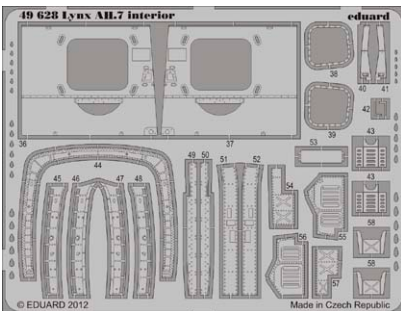

49629 Lynx AH.7 seatbelts 1/48 Airfix