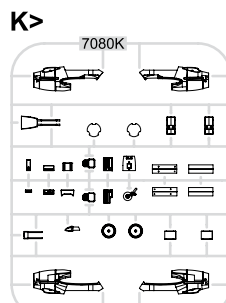

COLOUR PE-SETS: 2

EXPRESS MASK: 1

MARKING: 4

DECALS: Eduard

RESIN: NO

KIT PARTS

BACK

Limited edition of the F-15A/C in the 1/48 scale is based on Academy plastic parts. The increasing value of that kit is made by the Eduard additional detailing sets. The Eduard Brassin accessories covers the pilot's seat, engines exhausts and wheels. Other details are included in the photo-etched color set. The decal sheet, designed by Eduard and printed by Cartograf features four colorful and attractive markings for USAF F-15s. Only 1500 boxes available.