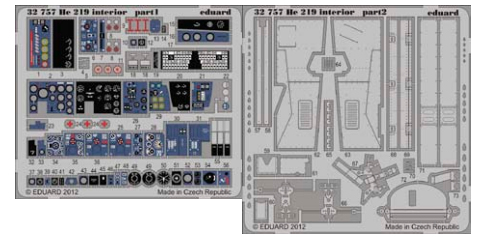

32757 He 219 interior S.A.