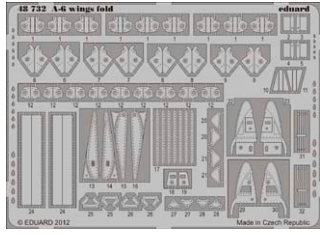

48732 A-6 wing fold