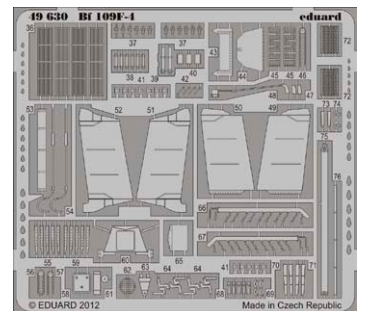

49621 MiG-21F-13 S.A. 1/48 Trumpeter

48768 MiG-21F-13 accessories 1/48 Trumpeter

49628 Lynx AH.7 interior S.A. 1/48 Airfix

49630 Bf 109F-4 S.A. 1/48 Zvezda

49629 Lynx AH.7 seatbelts 1/48 Airfix

53076 Z-39 destroyer 1/350 Dragon