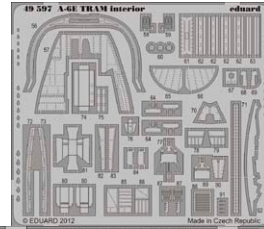

36197 fauna - water animals/fish - colour

36198 fauna - small animals - colour

48732 A-6 wing fold

48730 A-6 electronic equipment

48731 A-6 undercarriage

49009 Remove Before Flight

49597 A-6E TRAM interior S.A.