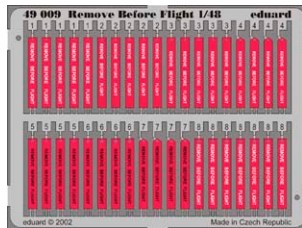

48733 A-6E TRAM exterior

EX351 A-6E

49601 T-28 S.A.

EX355 T-28B

49009 Remove Before Flight

48740 T-28 surface panels S.A.

648094 R-27ER / AA-10 Alamo-C 1/48

Each of two included missiles consists of: