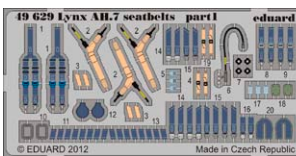

49621 MiG-21F-13 S.A. 1/48 Trumpeter

48768 MiG-21F-13 accessories 1/48 Trumpeter

49628 Lynx AH.7 interior S.A. 1/48 Airfix

49630 Bf 109F-4 S.A. 1/48 Zvezda

49629 Lynx AH.7 seatbelts 1/48 Airfix

53076 Z-39 destroyer 1/350 Dragon