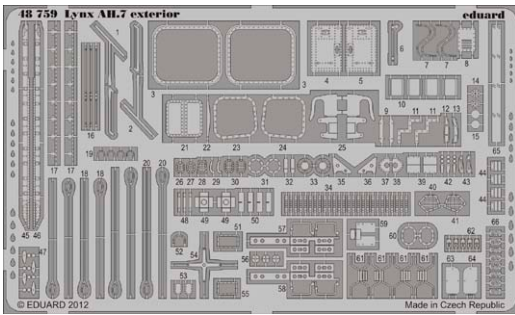

eduard

36250 DB G-4 staff car tire chains 1/35 ICM

36251 Jagdpanzer 38(t) Hetzer 1/35 Academy

48759 Lynx AH.7 exterior 1/48 Airfix

48760 Bf 109E tools and boxes 1/48

49060 Seatbelts USAAF FABRIC 1/48 Eduard