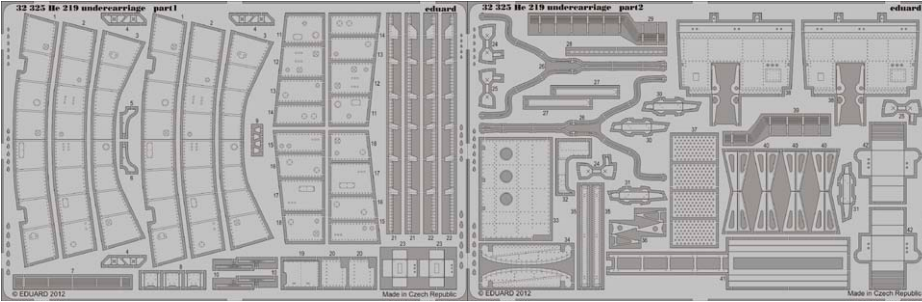

32324 He 219 exterior 1/32 REVELL

32324 He 219 exterior

32757 He 219 interior S.A.

32325 He 219 undercarriage

JX145 He 219

32755 He 219 seatbelts

BIG3578 FAUNA I. 1/35

36196 fauna - birds colour