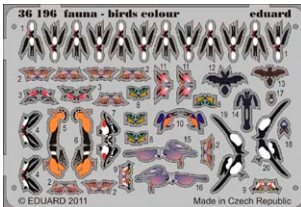

XT208 Jagdpanzer
38(t) Hetzer wheels
1/35 Academy

XT209 Simca 5 staff car
1/35 Tamiya

- A complete set of instruction and maintenance stencils for the 1/72 scale MiG-21BIS in black and blue variants, plus other stencils in red, white and green.
- Russian language.
- The set consist of 170 individual stencils in above described variants.

32324 He 219 exterior 1/32 REVELL

32324 He 219 exterior

32757 He 219 interior S.A.

32325 He 219 undercarriage

JX145 He 219

32755 He 219 seatbelts

BIG3578 FAUNA I. 1/35

36196 fauna - birds colour