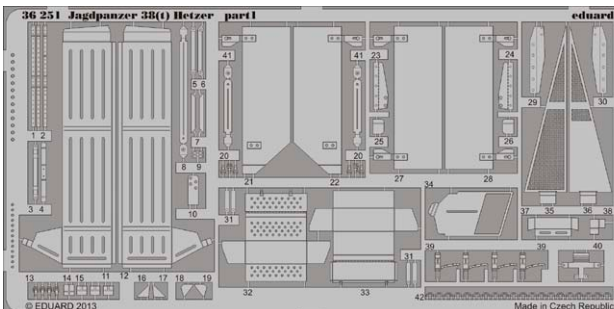

eduard

36250 DB G-4 staff car tire chains 1/35 ICM

36251 Jagdpanzer 38(t) Hetzer 1/35 Academy

48759 Lynx AH.7 exterior 1/48 Airfix

48760 Bf 109E tools and boxes 1/48

49060 Seatbelts USAAF FABRIC 1/48 Eduard