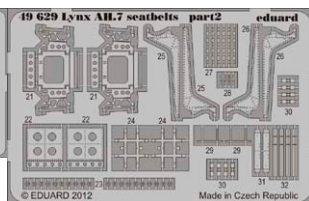

49621 MiG-21F-13 S.A. 1/48 Trumpeter

48768 MiG-21F-13 accessories 1/48 Trumpeter

49628 Lynx AH.7 interior S.A. 1/48 Airfix

49630 Bf 109F-4 S.A. 1/48 Zvezda

49629 Lynx AH.7 seatbelts 1/48 Airfix

53076 Z-39 destroyer 1/350 Dragon