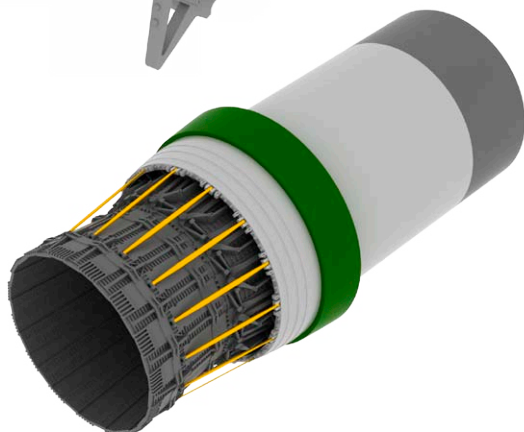

Limited edition of the F-15A/C in the 1/48 scale is based on Academy plastic parts. The increasing value of that kit is made by the Eduard additional detailing sets. The Eduard Brassin accessories covers the pilot's seat, engines exhausts and wheels. Other details are included in the photo-etched color set. The decal sheet, designed by Eduard and printed by Cartograf features four colorful and attractive markings for USAF F-15s. Only 1500 boxes available.

BASIC INFO:

NAME: Fighting Eagle

CAT. NO.: 1176

SCALE: 1/48

RANGE: LIMITED EDITION

TOOLS: Academy

CONTENTS:

SPRUES: 8

COLOUR PE-SETS: 2

EXPRESS MASK: 2

MARKINGS: 4

DECALS: Academy

BRASSIN: seat, exhaust nozzle
and wheels