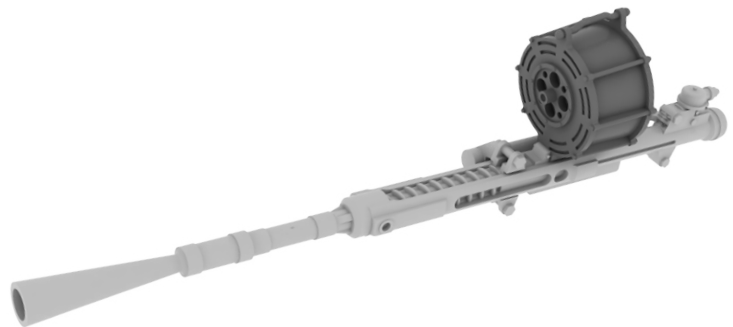

648096 MG FF gun 1/48

A detailed set of wide used German 20 mm calibre cannon consist of 2 pcs of the gun and 2 pcs of ammo magazine.