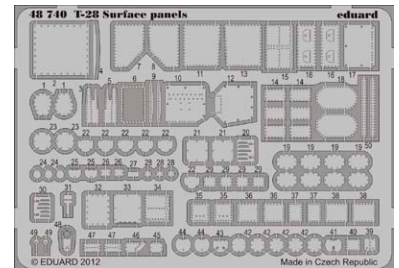

48733 A-6E TRAM exterior

EX351 A-6E

49601 T-28 S.A.

EX355 T-28B

49009 Remove Before Flight

48740 T-28 surface panels S.A.

648094 R-27ER / AA-10 Alamo-C 1/48

Each of two included missiles consists of: