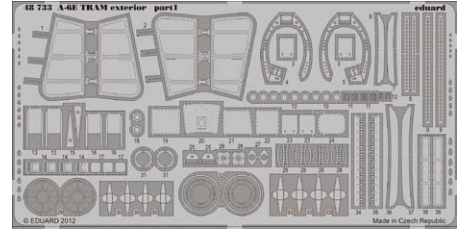

36197 fauna - water animals/fish - colour

36198 fauna - small animals - colour

48732 A-6 wing fold

48730 A-6 electronic equipment

48731 A-6 undercarriage

49009 Remove Before Flight

49597 A-6E TRAM interior S.A.

48733 A-6E TRAM exterior

EX351 A-6E

49601 T-28 S.A.

EX355 T-28B

49009 Remove Before Flight

48740 T-28 surface panels S.A.

648094 R-27ER / AA-10 Alamo-C 1/48

Each of two included missiles consists of: