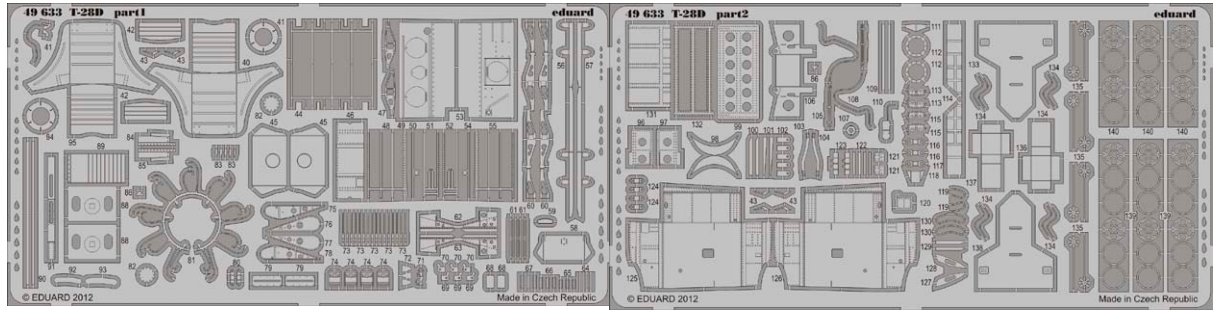

49621 MiG-21F-13 S.A. 1/48 Trumpeter

48768 MiG-21F-13 accessories 1/48 Trumpeter

49628 Lynx AH.7 interior S.A. 1/48 Airfix

49630 Bf 109F-4 S.A. 1/48 Zvezda

49629 Lynx AH.7 seatbelts 1/48 Airfix

53076 Z-39 destroyer 1/350 Dragon