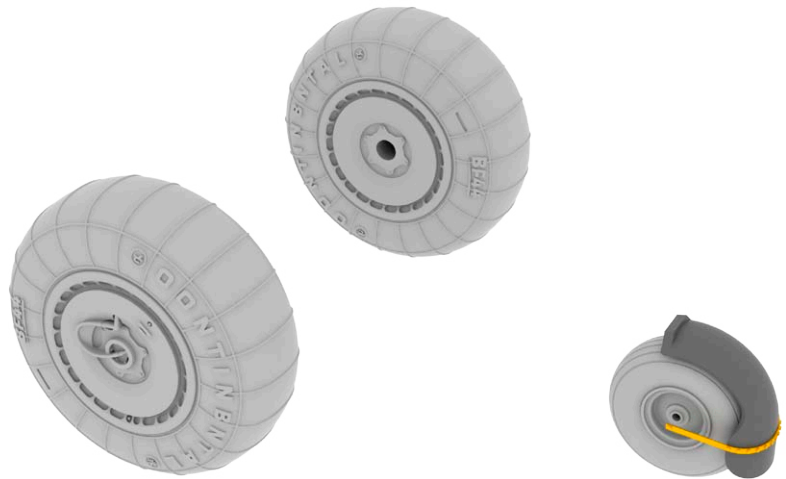

The widely used late type of the Ju 88 wheels. The set consists of L & R main landing gear tires with discs, the tail wheel with its fender. Painting mask and PE details included.