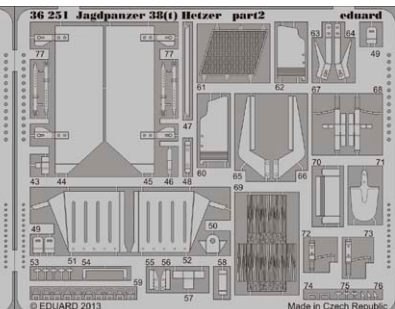

eduard

36250 DB G-4 staff car tire chains 1/35 ICM

36251 Jagdpanzer 38(t) Hetzer 1/35 Academy

48759 Lynx AH.7 exterior 1/48 Airfix

48760 Bf 109E tools and boxes 1/48

49060 Seatbelts USAAF FABRIC 1/48 Eduard