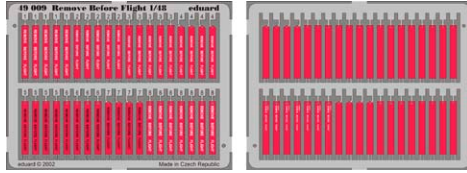

36197 fauna - water animals/fish - colour

36198 fauna - small animals - colour

48732 A-6 wing fold

48730 A-6 electronic equipment

48731 A-6 undercarriage

49009 Remove Before Flight

49597 A-6E TRAM interior S.A.