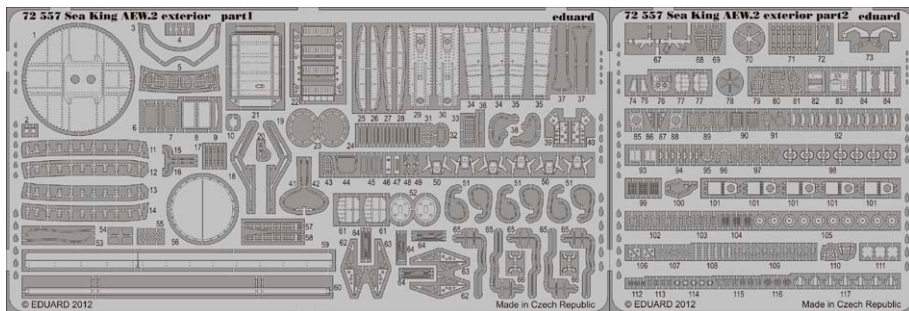

72558 Sea King HC-4 exterior 1/72 Cyber Hobby