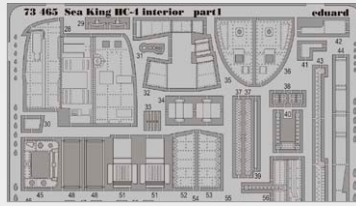

73465 Sea King HC-4 S.A.
1/72 Cyber Hobby
(2 parts)

[DETAILS](#)