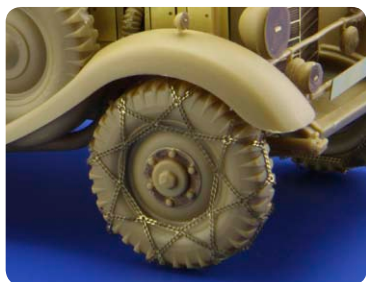

36251 Jagdpanzer 38(t) Hetzer 1/35 Academy