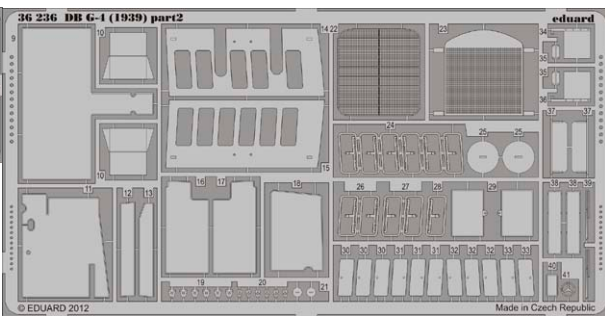

36250 DB G-4 staff car tire chains 1/35 ICM