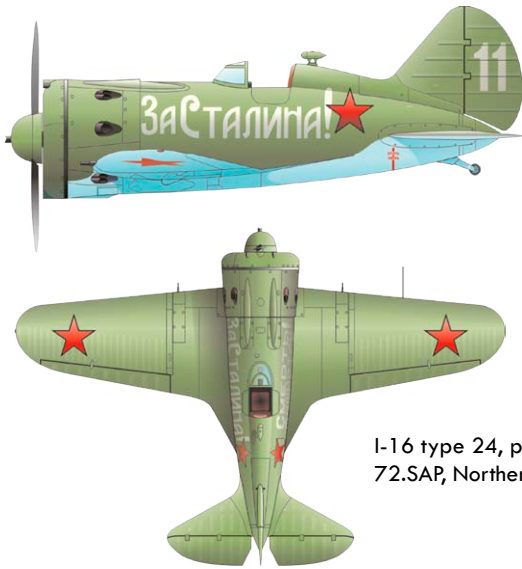

COLOUR PE-SETS: NO

EXPRESS MASK: NO

MARKING: 1

DECALS: designed by Eduard
printed by Eduard

WEEKEND
edition

1/48

I-16 type 24, pilot Boris F. Safonov,
72.SAP, Northern fleet, 1941

KIT PARTS