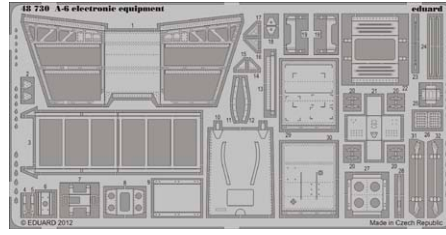

36197 fauna - water animals/fish - colour

36198 fauna - small animals - colour

48732 A-6 wing fold

48730 A-6 electronic equipment

48731 A-6 undercarriage

49009 Remove Before Flight

49597 A-6E TRAM interior S.A.