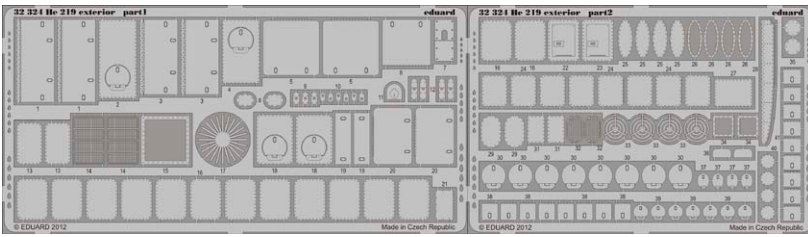

32324 He 219 exterior 1/32 REVELL

32324 He 219 exterior