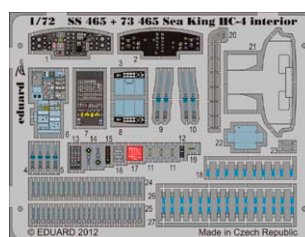

CX353 T-28
1/72 Sword

CX354 D4Y
1/72 AZ Models

SS465 Sea King HC-4 interior S.A. 1/72 Cyber Hobby