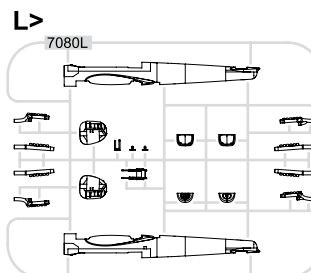

Bf 110G-4

ProfiPACK
edition

1/72 scale

eduard

The Bf 110G-4 (night fighter version) in 1/72 by Eduard is a brand new kit with new mold sprues. Wide range of used radar antennae and nose guns variants. Decal sheet covers 4 attractive markings and stencils. Kit consists of 8 plastic frames, which components will satisfy by fine details and perfect fitting of every plastic parts. The ProfiPACK edition also means that the painting mask and photo-etched accessories are included. A photo-etched template tool for accurate application of radar antennae included.

BASIC INFO:

NAME: Bf 110G-4

CAT. NO.: 7086

SCALE: 1/72

RANGE: ProfiPACK

TOOLS: Eduard

CONTENTS:

SPRUES: 7

COLOUR PE-SETS: 2

EXPRESS MASK: 1

MARKING: 4

DECALS: Eduard

RESIN: NO

KIT PARTS

BACK