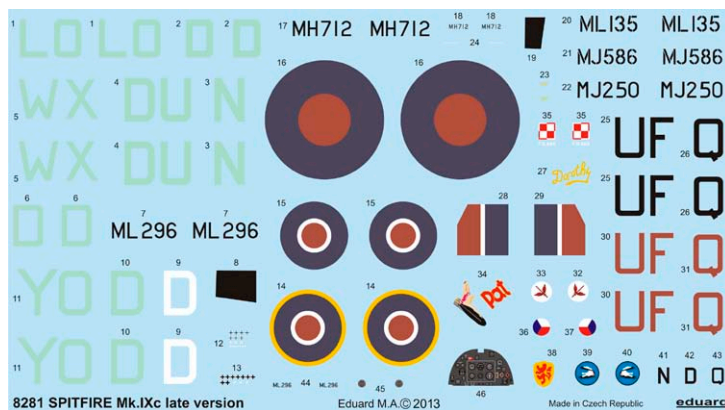

The current addition to the SUPER 44 line brings a brand new kit of the famous Spitfire Mk.IXc in the 1/144 scale and Dual Combo boxing (two complete kits).

User friendly decals in high quality are designed and printed by Eduard.

BASIC INFO:

NAME: Spitfire Mk.IXc

CAT. NO.: 4429

SCALE: 1/144

RANGE: SUPER44

TOOLS: Eduard

CONTENTS:

SPRUES: 3

COLOUR PE-SETS: NO

EXPRESS MASK: NO

MARKINGS: 6

DECALS: designed by Eduard
printed by Eduard

Spitfire Mk.IXc

SUPER44

1/144 scale Dual Combo

eduard