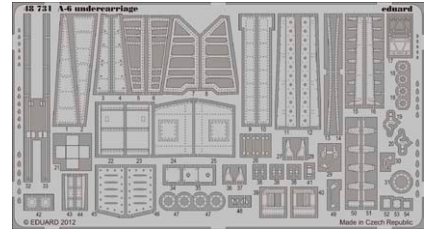

36197 fauna - water animals/fish - colour

36198 fauna - small animals - colour

48732 A-6 wing fold

48730 A-6 electronic equipment

48731 A-6 undercarriage

49009 Remove Before Flight

49597 A-6E TRAM interior S.A.