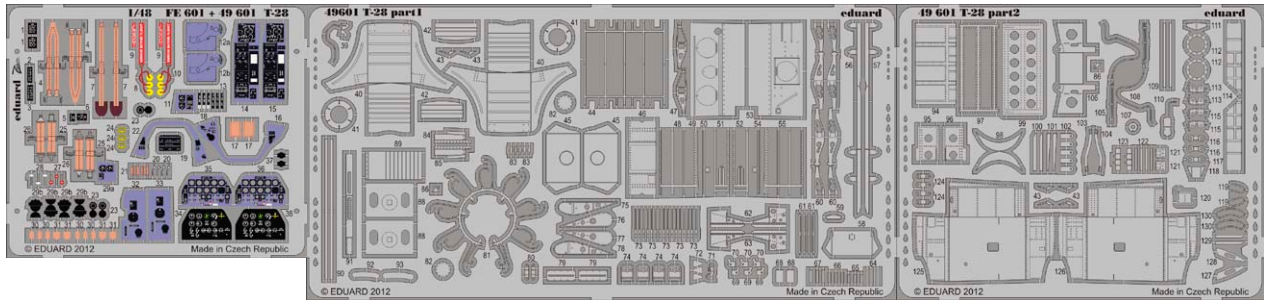

49601 T-28 S.A.