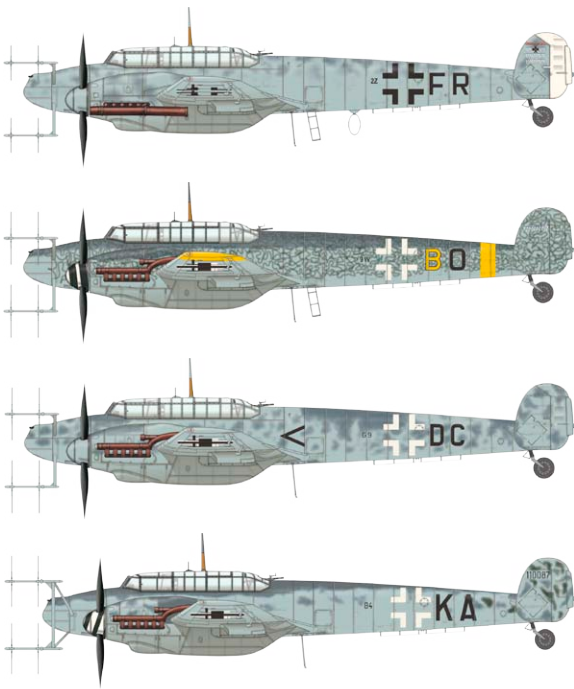

Bf 110G-4

ProfiPACK
edition

1/72 scale

eduard

The Bf 110G-4 (night fighter version) in 1/72 by Eduard is a brand new kit with new mold sprues. Wide range of used radar antennae and nose guns variants. Decal sheet covers 4 attractive markings and stencils. Kit consists of 8 plastic frames, which components will satisfy by fine details and perfect fitting of every plastic parts. The ProfiPACK edition also means that the painting mask and photo-etched accessories are included. A photo-etched template tool for accurate application of radar antennae included.

BASIC INFO:

NAME: Bf 110G-4

CAT. NO.: 7086

SCALE: 1/72

RANGE: ProfiPACK

TOOLS: Eduard

CONTENTS:

SPRUES: 7

COLOUR PE-SETS: 2

EXPRESS MASK: 1

MARKING: 4

DECALS: Eduard

RESIN: NO

KIT PARTS

BACK