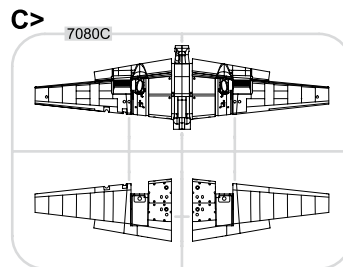

COLOUR PE-SETS: 2

EXPRESS MASK: 1

MARKING: 4

DECALS: Eduard

RESIN: NO

KIT PARTS

BACK

Limited edition of the F-15A/C in the 1/48 scale is based on Academy plastic parts. The increasing value of that kit is made by the Eduard additional detailing sets. The Eduard Brassin accessories covers the pilot's seat, engines exhausts and wheels. Other details are included in the photo-etched color set. The decal sheet, designed by Eduard and printed by Cartograf features four colorful and attractive markings for USAF F-15s. Only 1500 boxes available.