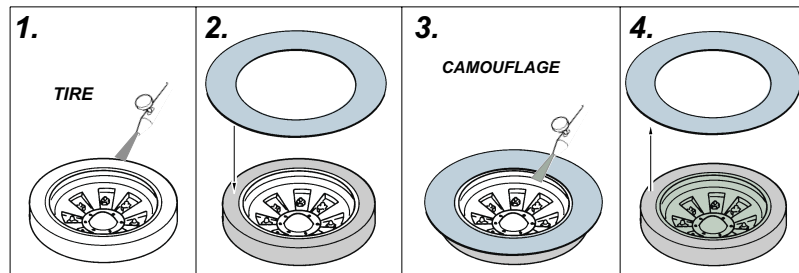

eduard
Express Mask

XT 126

Sd.Kfz.251 wheel mask

A die-cut mask for accurate painting for Dragon kit

1/35 KIT

KIT

PARTS:

*E3 outside,
E3 inside,
E5 outside,
E5 inside
E6, E7*

KIT

PARTS:

*E2 outside,
E2 inside,
E4 outside,
E4 inside*