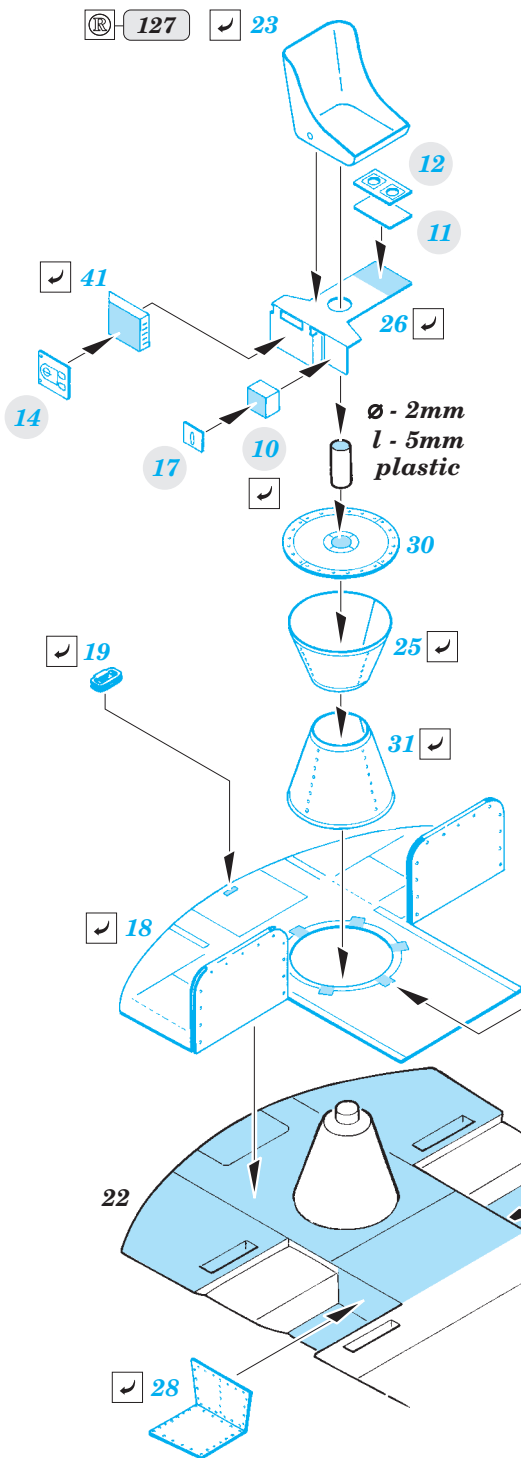

B-29 rear interior

eduard

1/48 scale detail set for Monogram/Revell kit • sada detailů pro model 1/48 Monogram/Revell

49 634

- APPLY EXPRESS MASK AND PAINT BEFORE GLUING
POUŽIT EXPRESS MASK NABARVIT PŘED SLEPENÍM
- SYMMETRICAL ASSEMBLY
SYMETRICKÁ MONTÁŽ
- REMOVE
ODSTRANIT
- GRIND
OBROUSIT
- DRILL HOLE
VRTAT OTVOR
- COLORED ETCHED PARTS
LEPTANÉ BAREVNÉ DÍLY
- BEND
OHNOUT
- OPTION
VOLBA
- REPLACE
NAHRADIT

ORIGINAL KIT PARTS
PŮVODNÍ DÍLY STAVEBNICE

PHOTO-ETCHED PARTS
LEPTANÉ DÍLY

PARTS TO BE REMOVED
DÍLY K ODSTRANĚNÍ

FILL
TMELIT

*For further detail sets look for eduard 49 617 B-29 seatbelts
(not included in this set)*

*For further detail sets look for eduard 49 616 B-29 interior S.A.
(not included in this set)*

*For further detail sets look for eduard 48 743 B-29 exterior-undercarriage
(not included in this set)*

*For further detail sets look for eduard 48 744 B-29 surface details S.A.
(not included in this set)*