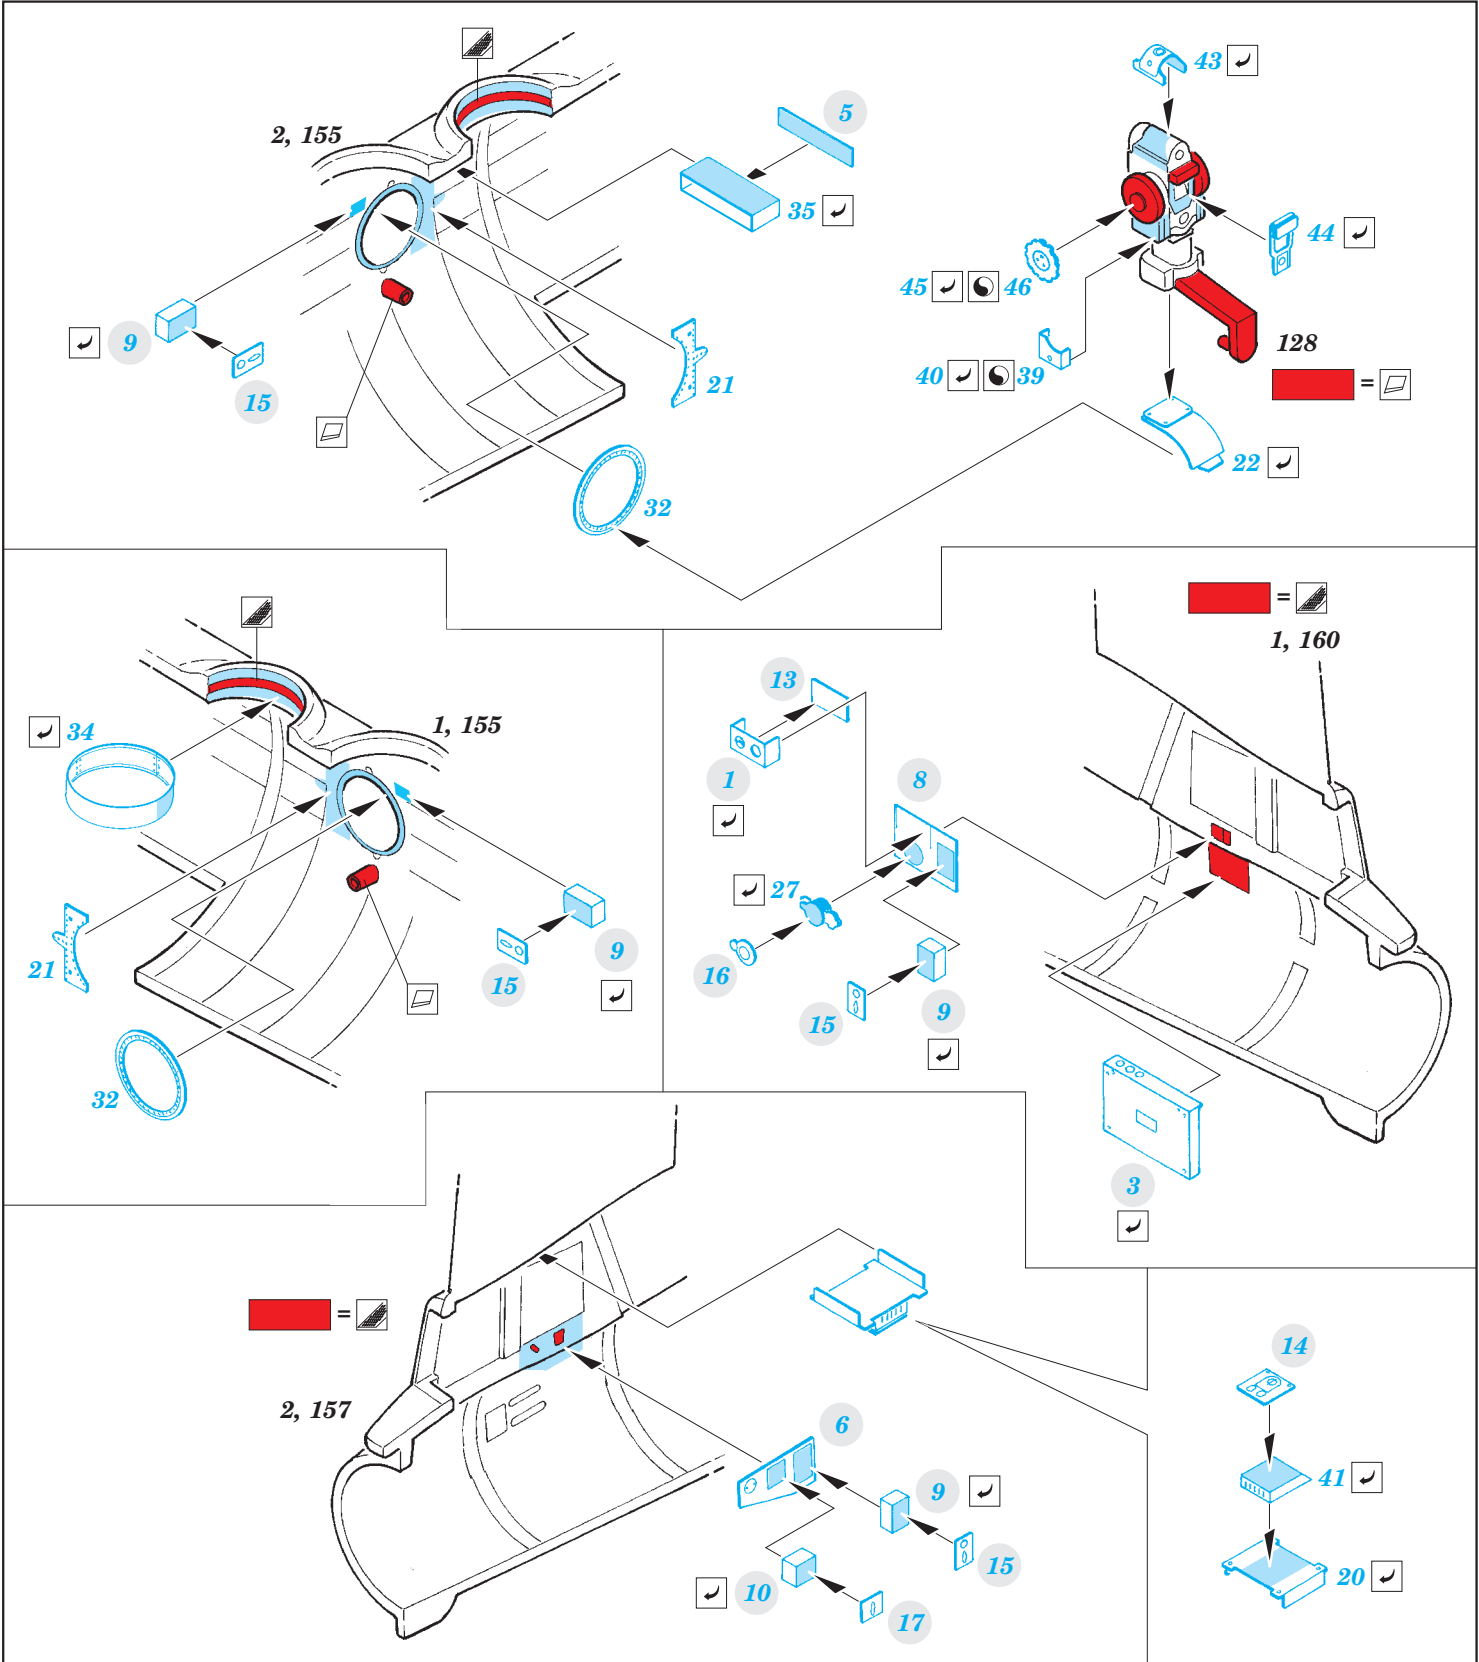

B-29 rear interior

eduard

1/48 scale detail set for Monogram/Revell kit • sada detailů pro model 1/48 Monogram/Revell

49 634

- APPLY EXPRESS MASK AND PAINT BEFORE GLUING
POUŽIT EXPRESS MASK NABARVIT PŘED SLEPENÍM
- SYMMETRICAL ASSEMBLY
SYMETRICKÁ MONTÁŽ
- REMOVE
ODSTRANIT
- GRIND
OBROUSIT
- DRILL HOLE
VRTAT OTVOR
- COLORED ETCHED PARTS
LEPTANÉ BAREVNÉ DÍLY
- BEND
OHNOUT
- OPTION
VOLBA
- REPLACE
NAHRADIT

ORIGINAL KIT PARTS
PŮVODNÍ DÍLY STAVEBNICE

PHOTO-ETCHED PARTS
LEPTANÉ DÍLY

PARTS TO BE REMOVED
DÍLY K ODSTRANĚNÍ

FILL
TMELIT

*For further detail sets look for eduard 49 617 B-29 seatbelts
(not included in this set)*

*For further detail sets look for eduard 49 616 B-29 interior S.A.
(not included in this set)*

*For further detail sets look for eduard 48 743 B-29 exterior-undercarriage
(not included in this set)*

*For further detail sets look for eduard 48 744 B-29 surface details S.A.
(not included in this set)*