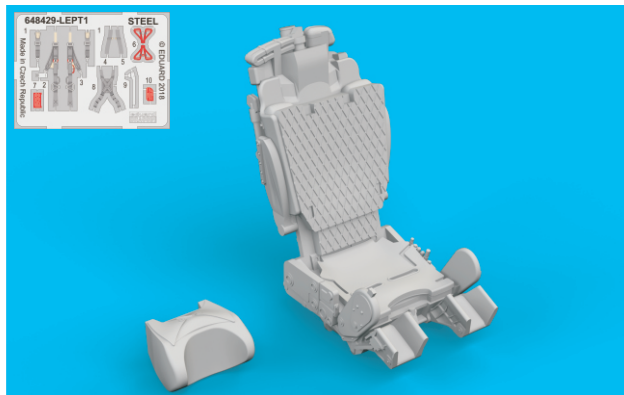

BEST BRASS RESIN AROUND!