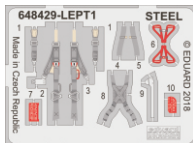

648 429 MiG-23MF/ML ejection seat

for Eduard/Trumpeter kit - pro stavebnici Eduard/Trumpeter

1/48 scale

COLOURS

GSI Creos (GUNZE)			Mr.METAL COLOR	
AQUEOUS	Mr.COLOR			
H53	C13	NEUTRAL GRAY		
H332	C332	LIGHT GRAY		