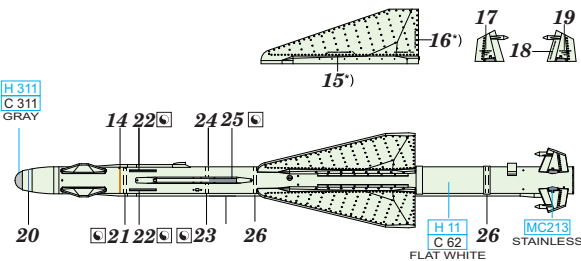

R-23T missiles for MiG-23

*) left side only

BEST BRASS RESIN AROUND!