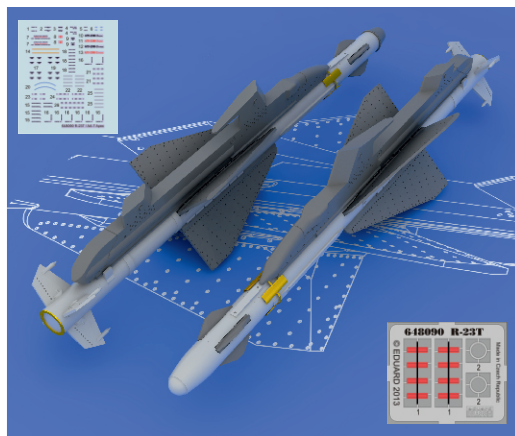

648 433 R-23T missiles for MiG-23 1/48

for Eduard / Trumpeter kit - pro stavebnici Eduard / Trumpeter

BRASSIN

BRASSIN

eduard