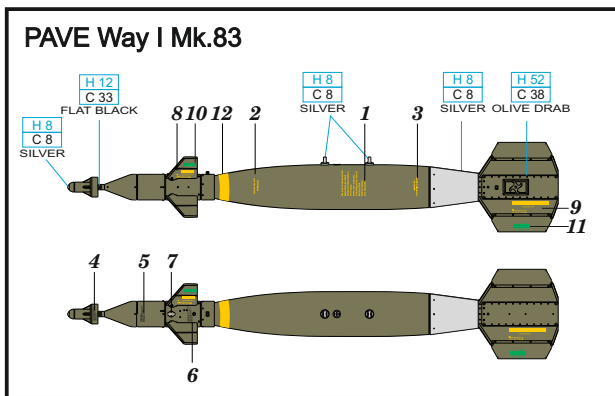

435 21 Obrnice 170
Czech Republic

www.eduard.com
14,95

648 480 PAVE Way I Mk.83 Slow Speed 1/48 LGB Thermally Protected

BEST BRASS RESIN AROUND!

■ = □

∅ - 0,9mm
l - 1,5mm

R112

?