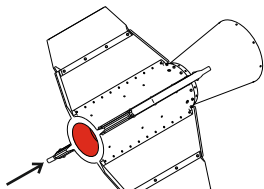

435 21 Obrnice 170
Czech Republic

www.eduard.com
14,95

648 480 PAVE Way I Mk.83 Slow Speed 1/48 LGB Thermally Protected

BEST BRASS RESIN AROUND!

■ = □

∅ - 0,9mm
l - 1,5mm

R112

?

R113

■ = □ ∅ - 3,5mm
l - 5mm

R116

1

H 12
C 33
FLAT BLACK

H 52
C 12
OLIVE DRAB

H 52
C 12
OLIVE DRAB

R113