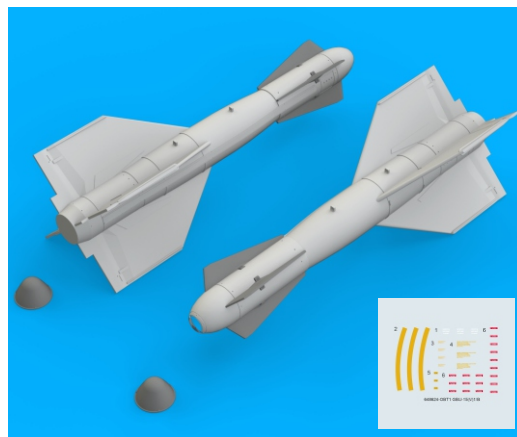

BRASSIN

eduard