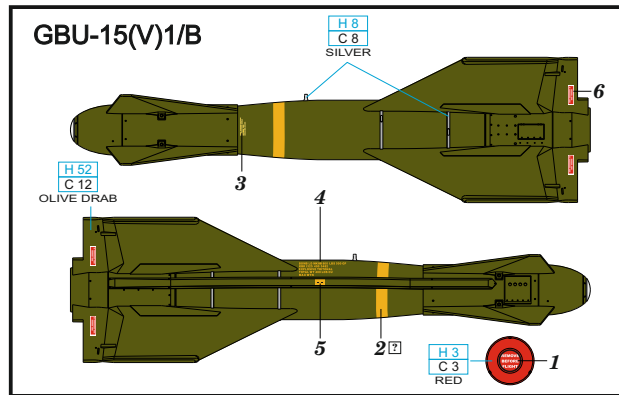

BEST BRASS RESIN AROUND!