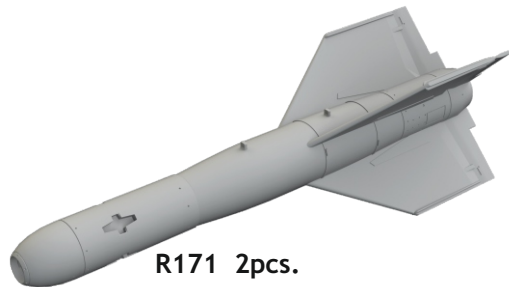

648 624 GBU-15(V)1/B

eduard
BRASSIN

1/48 scale

R171 2pcs.

R172 2pcs.

R173 8pcs.

R174 2pcs.

COLOURS

GSI Creos (GUNZE)			Mr.METAL COLOR	
AQUEOUS	Mr.COLOR			
[H 2]	[C 2]	BLACK		
[H 3]	[C 3]	RED		
[H 8]	[C 8]	SILVER		
[H 52]	[C 12]	OLIVE DRAB		

This product contains metal and resin detail parts for upgrading scale plastic models. When selecting this set make sure that it is for the kit mentioned in product name as these sets are made specifically for that kit. When upgrading the model some cutting or corrections may be necessary for parts to fit accurately. **WARNING!** This set contains small and sharp parts. Work carefully in a ventilated and well-lit room. Safety glasses are recommended. This product is not suitable for children below 14 years of age.