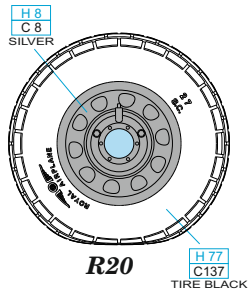

R20

H 77
C 137
TIRE BLACK

H 77
C 137
TIRE BLACK

H 8
C 8
SILVER

H 8
C 8
SILVER

R12