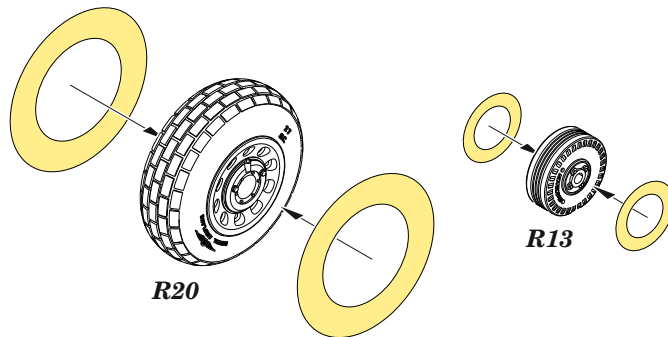

648 989 P-51B/C wheels block tread
for Eduard kit - pro stavebnici Eduard

1/48 scale

R20 2 pcs.

R12 2 pcs.

R13

COLOURS

GSI Creos (GUNZE)		Mr.METAL COLOR
AQUEOUS	Mr.COLOR	
H8	C8	SILVER
H77	C137	TIRE BLACK

648 989 P-51B/C wheels block tread
for Eduard kit - pro stavebnici Eduard

1/48

eduard

eduard
435 21 Obrnice 170
Czech Republic

www.eduard.com
9,95

1

plastic parts

2

R20

H 77
C 137
TIRE BLACK

H 77
C 137
TIRE BLACK

H 8
C 8
SILVER

H 8
C 8
SILVER

R12

R13

H 77
C 137
TIRE BLACK

H 8
C 8
SILVER

plastic part
G45

- | | | |
|---------------------------|---------------------|---|
| REMOVE
ODSTRANIT | BEND
OHNOUT | SYMMETRICAL ASSEMBLY
SYMETRICKÁ MONTÁŽ |
| GRIND
OBROUSIT | OPTION
VOLBA | SCRIBE THE PANEL AND HOLES
RYTÍ |
| DRILL HOLE
VRTÁT OTVOR | REPLACE
NAHRADIT | REVERSE SIDE
OTOČIT |