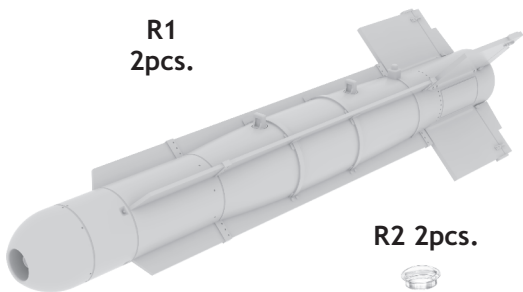

R1
2pcs.

R2 2pcs.

1	SLIVER	SILVER	SILVER	SILVER	SILVER
2	FLAT WHITE	FLAT WHITE	FLAT WHITE	FLAT WHITE	FLAT WHITE
3	OLIVE DRAB	OLIVE DRAB	OLIVE DRAB	OLIVE DRAB	OLIVE DRAB
4	SILVER	SILVER	SILVER	SILVER	SILVER

672050 0BT1 GBU-8/B HOBOS

COLOURS

GSI Creos (GUNZE)		Mr.COLOR	Mr.METAL COLOR
AQUEOUS			
H 2	C 2	BLACK	
H 8	C 8	SILVER	
H 9	C 92	GOLD	
H 11	C 62	FLAT WHITE	
H 52	C 38	OLIVE DRAB	

This product contains metal and resin detail parts for upgrading scale plastic models. When selecting this set make sure that it is for the kit mentioned in product name as these sets are made specifically for that kit. When upgrading the model some cutting or corrections may be necessary for parts to fit accurately. **WARNING!** This set contains small and sharp parts. Work carefully in a ventilated and well-lit room. Safety glasses are recommended. This product is not suitable for children below 14 years of age.