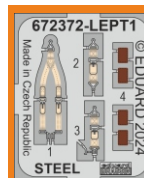

672 372 P-51D seat
for Eduard kit - pro stavebnici Eduard

R40

1/72 scale

672 372

P-51D seat
for Eduard kit - pro stavebnici Eduard

1/72

eduard

COLOURS

plastic parts

H313
C313
YELLOW

H 52
C 12
OLIVE DRAB

H 58
C351
INTERIOR GREEN

H 8
C 8
SILVER

R40

2

- | | | | |
|--|---|--|---------------------|
| | REMOVE
ODSTRANIT | | BEND
OHNOUT |
| | GRIND
OBROUSIT | | OPTION
VOLBA |
| | DRILL HOLE
VRTAT OTVOR | | REPLACE
NAHRADIT |
| | SYMMETRICAL ASSEMBLY
SYMETRICKÁ MONTÁŽ | | |
| | SCRIBE THE PANEL AND HOLES
RYTI | | |
| | REVERSE SIDE
OTOČIT | | |