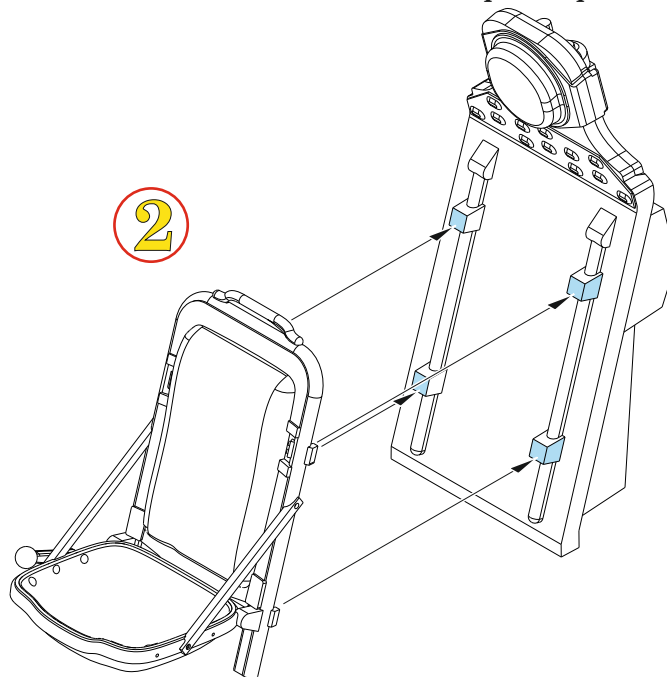

plastic parts

H313
C313
YELLOW

H 52
C 12
OLIVE DRAB

H 58
C351
INTERIOR GREEN

H 8
C 8
SILVER

R40

2

- | | | | |
|--|---|--|---------------------|
| | REMOVE
ODSTRANIT | | BEND
OHNOUT |
| | GRIND
OBROUSIT | | OPTION
VOLBA |
| | DRILL HOLE
VRTAT OTVOR | | REPLACE
NAHRADIT |
| | SYMMETRICAL ASSEMBLY
SYMETRICKÁ MONTÁŽ | | |
| | SCRIBE THE PANEL AND HOLES
RYTI | | |
| | REVERSE SIDE
OTOČIT | | |