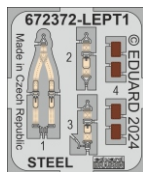

672 372 P-51D seat
for Eduard kit - pro stavebnici Eduard

R40

1/72 scale

672 372

P-51D seat
for Eduard kit - pro stavebnici Eduard

1/72

eduard

COLOURS

plastic parts

H313
C313
YELLOW

H 52
C 12
OLIVE DRAB

H 58
C351
INTERIOR GREEN

H 8
C 8
SILVER

R40

2

- | | | | |
|--|---|--|---------------------|
| | REMOVE
ODSTRANIT | | BEND
OHNOUT |
| | GRIND
OBROUSIT | | OPTION
VOLBA |
| | DRILL HOLE
VRTAT OTVOR | | REPLACE
NAHRADIT |
| | SYMMETRICAL ASSEMBLY
SYMETRICKÁ MONTÁŽ | | |
| | SCRIBE THE PANEL AND HOLES
RYTI | | |
| | REVERSE SIDE
OTOČIT | | |