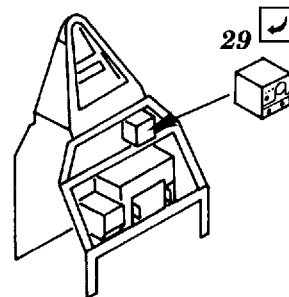

# SBD-3 DAUNTLESS

1/72 scale detail set for HASEGAWA kit

72 192

- OPPOSITE SIDE
- REMOVE
- BEND
- REPLACE
- GRIND

## PILOT'S SEAT

**RIGHT SIDE**

**MG TURRET**

**C**

**WING BOMB RACKS AND BOMBS**

**BOMB ASSEMBLY**

**TAIL WHEEL**

**OIL COOLER**