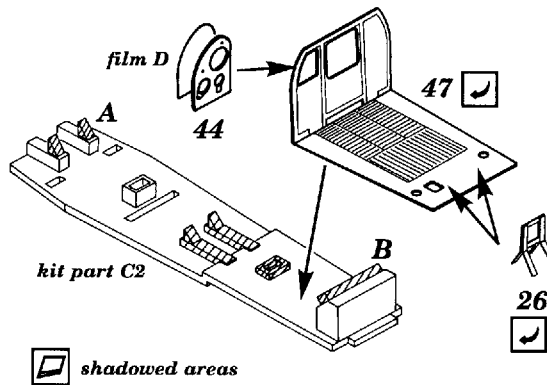

# SBD-3 DAUNTLESS

1/72 scale detail set for HASEGAWA kit

72 192

- OPPOSITE SIDE
- REMOVE
- BEND
- REPLACE
- GRIND

## PILOT'S SEAT

**RIGHT SIDE**

**MG TURRET**

**C**

**WING BOMB RACKS AND BOMBS**

**BOMB ASSEMBLY**

**TAIL WHEEL**

**OIL COOLER**