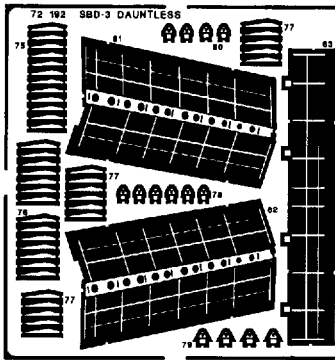

# SBD-3 DAUNTLESS

1/72 scale detail set for HASEGAWA kit

72 192

- OPPOSITE SIDE
- REMOVE
- BEND
- REPLACE
- GRIND

## FLOOR

## PILOT'S SEAT

**RIGHT SIDE**

**MG TURRET**

**C**

**WING BOMB RACKS AND BOMBS**

**BOMB ASSEMBLY**

**TAIL WHEEL**

**OIL COOLER**