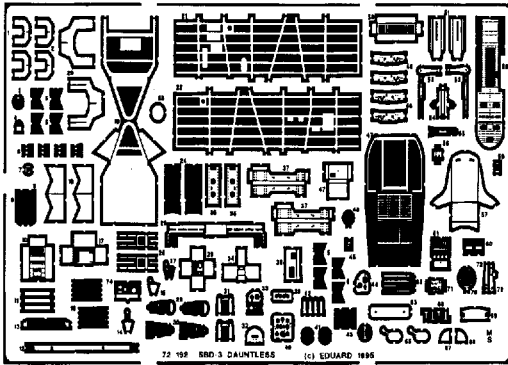

# SBD-3 DAUNTLESS

1/72 scale detail set for HASEGAWA kit

72 192

- OPPOSITE SIDE
- REMOVE
- BEND
- REPLACE
- GRIND

## FLOOR

## PILOT'S SEAT

**RIGHT SIDE**

**MG TURRET**

**C**

**WING BOMB RACKS AND BOMBS**

**BOMB ASSEMBLY**

**TAIL WHEEL**

**OIL COOLER**