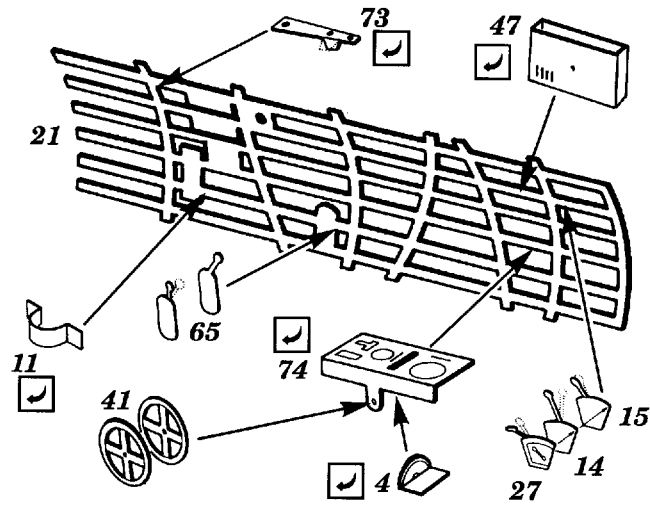

# SBD-3 DAUNTLESS

1/72 scale detail set for HASEGAWA kit

72 192

- OPPOSITE SIDE
- REMOVE
- BEND
- REPLACE
- GRIND

## PILOT'S SEAT

**RIGHT SIDE**

**MG TURRET**

**C**

**WING BOMB RACKS AND BOMBS**

**BOMB ASSEMBLY**

**TAIL WHEEL**

**OIL COOLER**