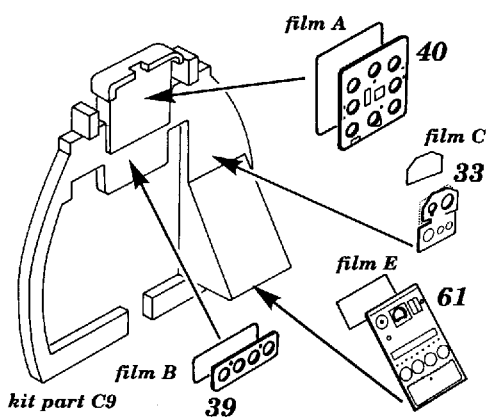

# SBD-3 DAUNTLESS

1/72 scale detail set for HASEGAWA kit

72 192

- OPPOSITE SIDE
- REMOVE
- BEND
- REPLACE
- GRIND

## PILOT'S SEAT

**RIGHT SIDE**

**MG TURRET**

**C**

**WING BOMB RACKS AND BOMBS**

**BOMB ASSEMBLY**

**TAIL WHEEL**

**OIL COOLER**