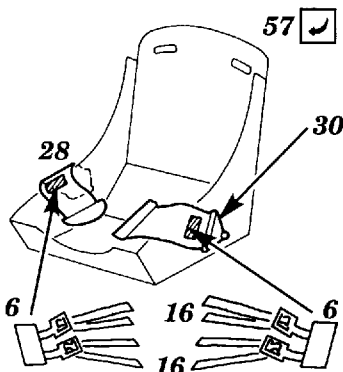

# SBD-3 DAUNTLESS

1/72 scale detail set for HASEGAWA kit

72 192

- OPPOSITE SIDE
- REMOVE
- BEND
- REPLACE
- GRIND

## PILOT'S SEAT

**RIGHT SIDE**

**MG TURRET**

**C**

**WING BOMB RACKS AND BOMBS**

**BOMB ASSEMBLY**

**TAIL WHEEL**

**OIL COOLER**