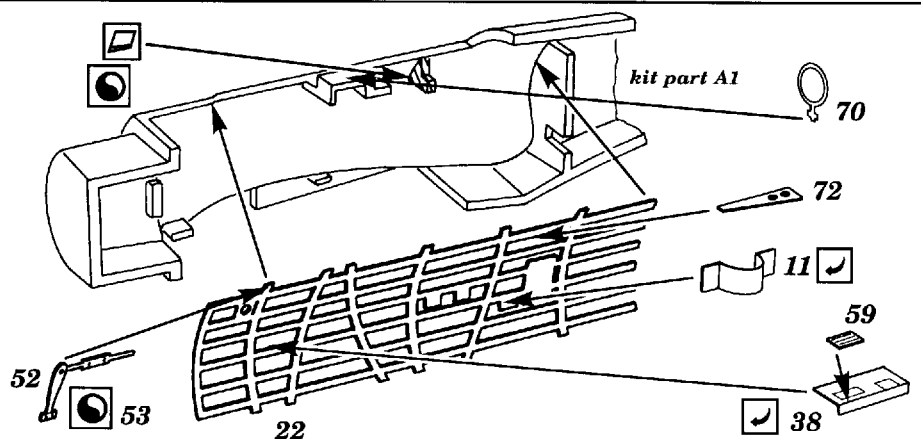

# SBD-3 DAUNTLESS

1/72 scale detail set for HASEGAWA kit

72 192

- OPPOSITE SIDE
- REMOVE
- BEND
- REPLACE
- GRIND

## PILOT'S SEAT

**RIGHT SIDE**

**MG TURRET**

**C**

**WING BOMB RACKS AND BOMBS**

**BOMB ASSEMBLY**

**TAIL WHEEL**

**OIL COOLER**