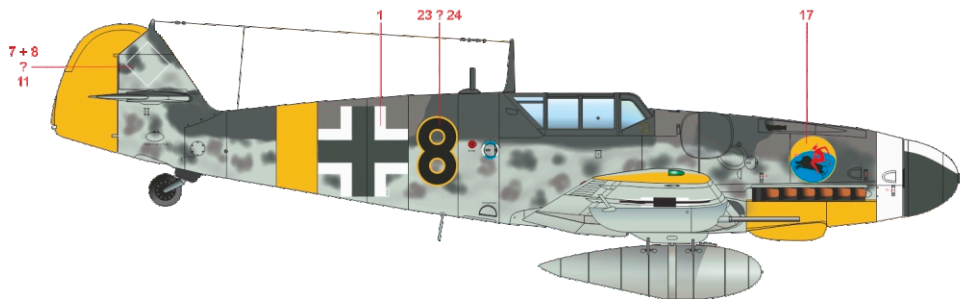

RLM 70 H65 MMP C18 088

RLM 74 H69 MMP C36 049

RLM 75 H69 MMP C37 050

RLM 76 H417 MMP C117 051

WHITE H11 MMP C62 001

RLM 04 H413 MMP C113 090