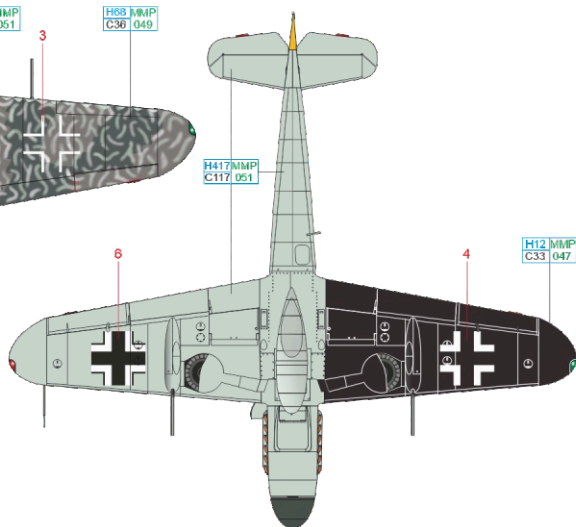

BLACK H12 MMP C33 047

RLM 70 H65 MMP C18 088

RLM 74 H68 MMP C36 049

RLM 75 H69 MMP C37 050

RLM 76 H417 MMP C117 051

WHITE H11 MMP C82 001

RLM 04 H413 MMP C113 090