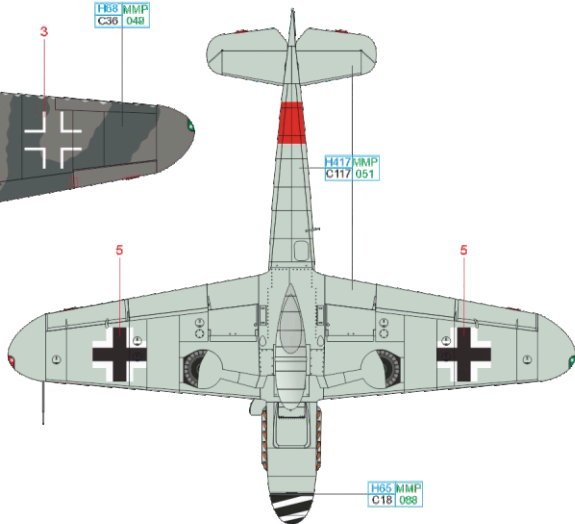

RLM 23 H414 MMP C114 003

RLM 70 H65 MMP C18 086

RLM 74 H68 MMP C36 049

RLM 75 H69 MMP C37 050

RLM 76 H417 MMP C117 051

BLACK H112 MMP C33 047

WHITE H11 MMP C62 001