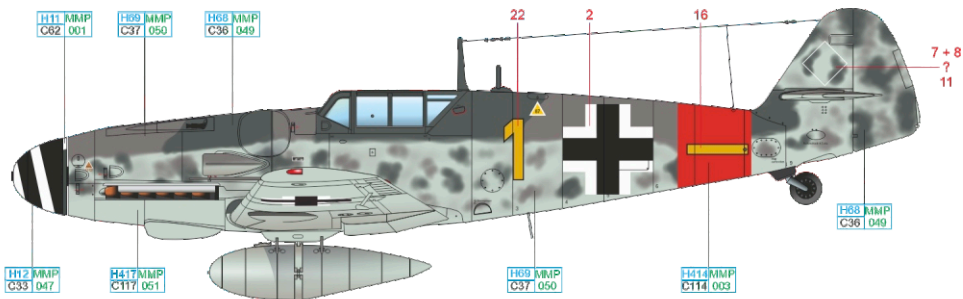

RLM 23 H414 MMP C114 003

RLM 70 H65 MMP C18 086

RLM 74 H68 MMP C36 049

RLM 75 H69 MMP C37 050

RLM 76 H417 MMP C117 051

BLACK H112 MMP C33 047

WHITE H11 MMP C62 001