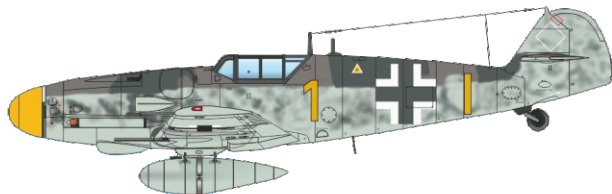

9./JG 301, Frankfurt am Main,
Germany, December 1943

DESIGNED EXCLUSIVELY FOR Bf 109G-6 BY EDUARD

INFOPAGE

Eduard - Model Accessories, 435 21 Obrnice 170,
Czech Republic

WWW.EDUARD.COM

D48051 WILDE SAU Bf 109G-6 JG

8 591437 552344