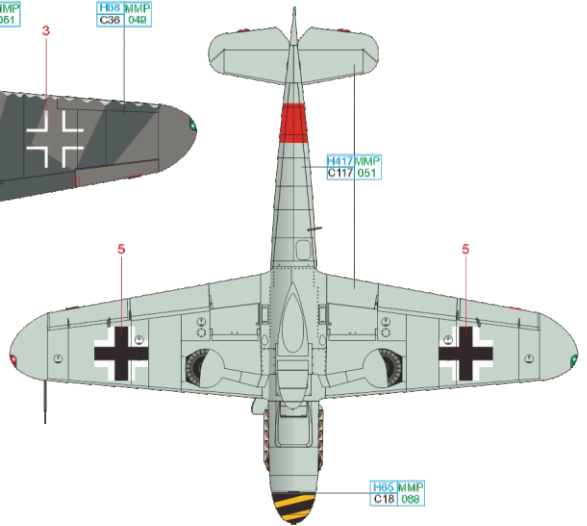

RLM 23 H412 MMP C114 003

RLM 70 H65 MMP C18 086

RLM 74 H68 MMP C36 049

RLM 75 H69 MMP C37 050

RLM 76 H417 MMP C117 051

BLACK H12 MMP C33 047