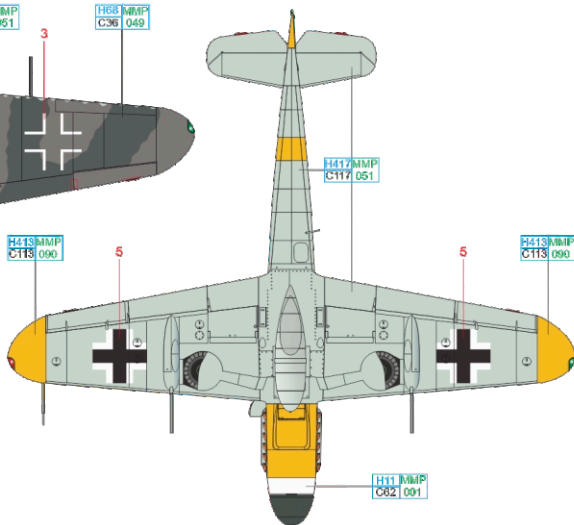

RLM 70 H65 MMP C18 088

RLM 74 H69 MMP C36 049

RLM 75 H69 MMP C37 050

RLM 76 H417 MMP C117 051

WHITE H11 MMP C62 001

RLM 04 H413 MMP C113 090