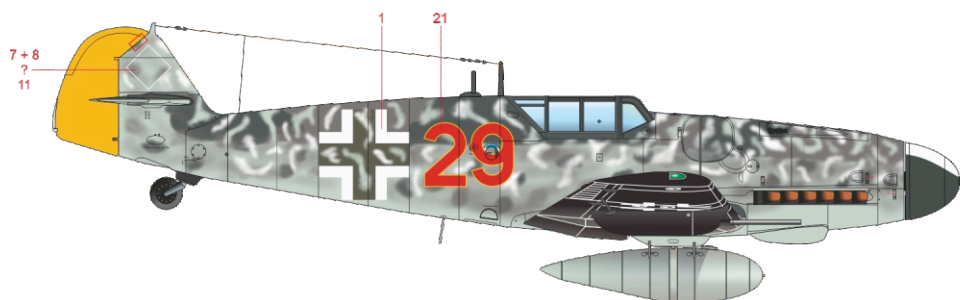

BLACK H12 MMP C33 047

RLM 70 H65 MMP C18 088

RLM 74 H68 MMP C36 049

RLM 75 H69 MMP C37 050

RLM 76 H417 MMP C117 051

WHITE H11 MMP C82 001

RLM 04 H413 MMP C113 090