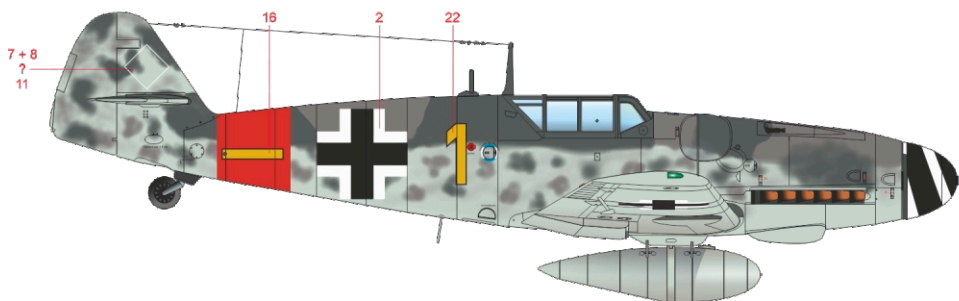

RLM 23 H414 MMP C114 003

RLM 70 H65 MMP C18 086

RLM 74 H68 MMP C36 049

RLM 75 H69 MMP C37 050

RLM 76 H417 MMP C117 051

BLACK H112 MMP C33 047

WHITE H11 MMP C62 001