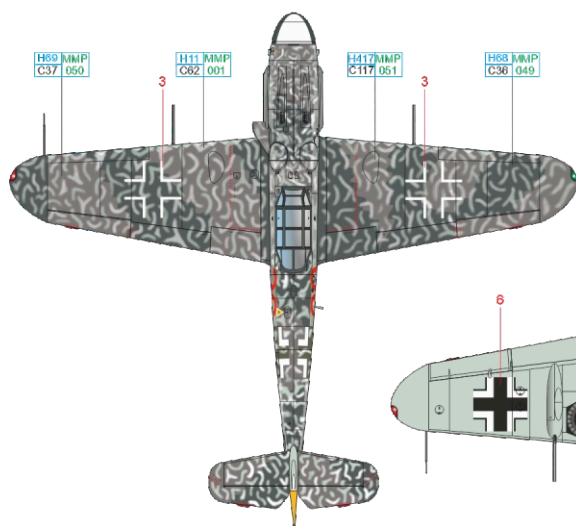

BLACK H12 MMP C33 047

RLM 70 H65 MMP C18 088

RLM 74 H68 MMP C36 049

RLM 75 H69 MMP C37 050

RLM 76 H417 MMP C117 051

WHITE H11 MMP C82 001

RLM 04 H413 MMP C113 090