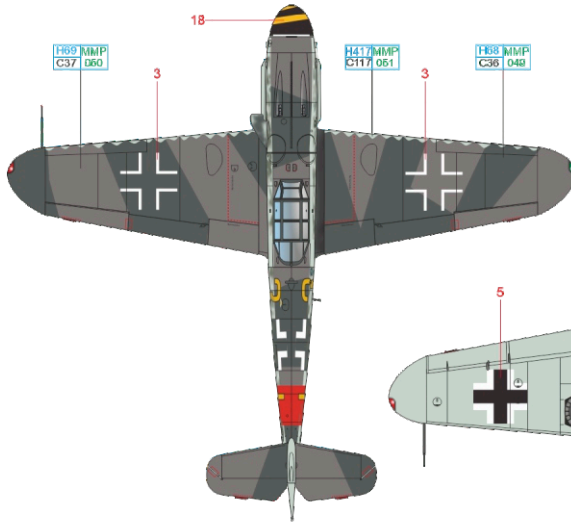

RLM 23 H412 MMP C114 003

RLM 70 H65 MMP C18 086

RLM 74 H68 MMP C36 049

RLM 75 H69 MMP C37 050

RLM 76 H417 MMP C117 051

BLACK H12 MMP C33 047