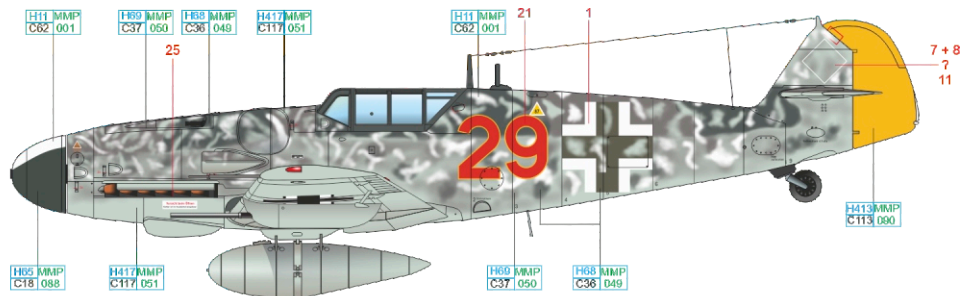

BLACK H12 MMP C33 047

RLM 70 H65 MMP C18 088

RLM 74 H68 MMP C36 049

RLM 75 H69 MMP C37 050

RLM 76 H417 MMP C117 051

WHITE H11 MMP C82 001

RLM 04 H413 MMP C113 090