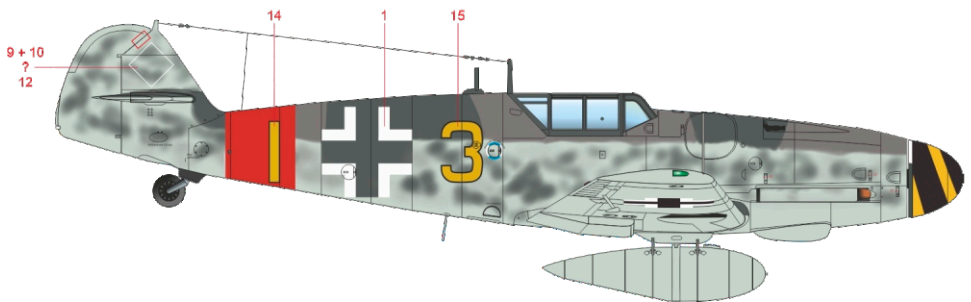

RLM 23 H412 MMP C114 003

RLM 70 H65 MMP C18 086

RLM 74 H68 MMP C36 049

RLM 75 H69 MMP C37 050

RLM 76 H417 MMP C117 051

BLACK H12 MMP C33 047