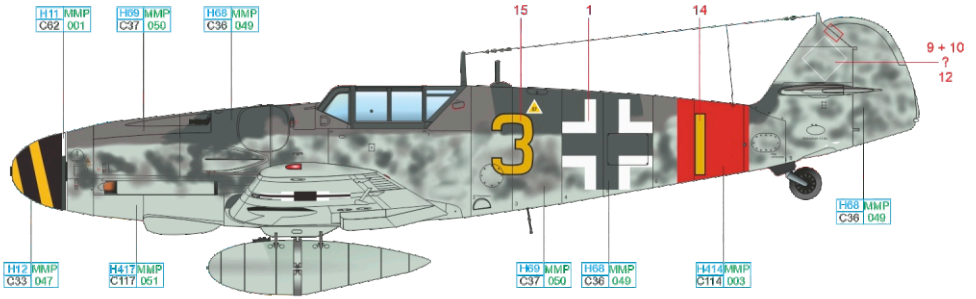

RLM 23 H412 MMP C114 003

RLM 70 H65 MMP C18 086

RLM 74 H68 MMP C36 049

RLM 75 H69 MMP C37 050

RLM 76 H417 MMP C117 051

BLACK H12 MMP C33 047