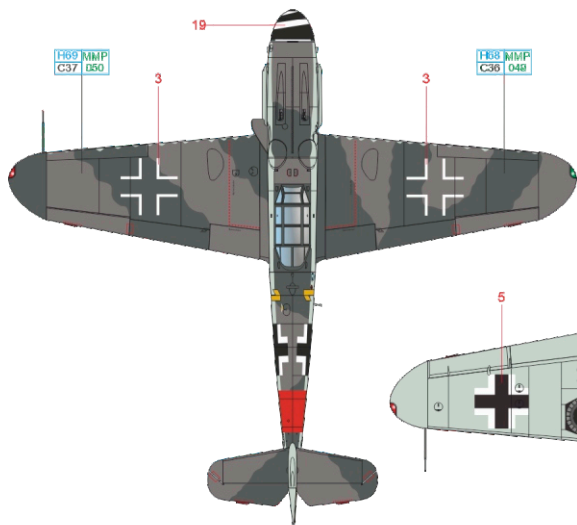

RLM 23 H414 MMP C114 003

RLM 70 H65 MMP C18 086

RLM 74 H68 MMP C36 049

RLM 75 H69 MMP C37 050

RLM 76 H417 MMP C117 051

BLACK H112 MMP C33 047

WHITE H11 MMP C62 001