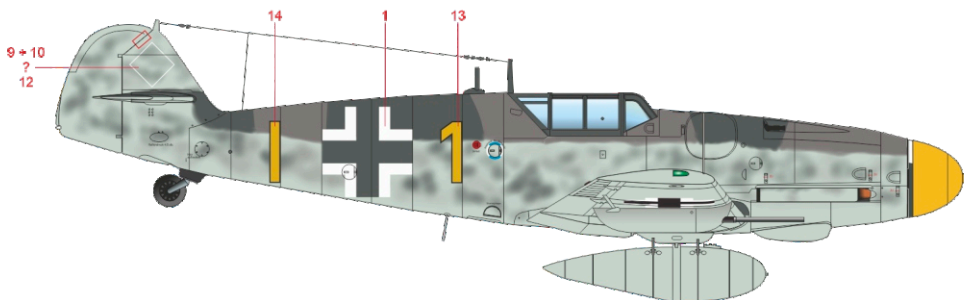

RLM 70 H105 MMP C18 088

RLM 74 H68 MMP C36 048

RLM 75 H69 MMP C37 050

RLM 76 H417 MMP C117 051

WHITE H11 MMP C62 001

RLM 04 H413 MMP C113 090