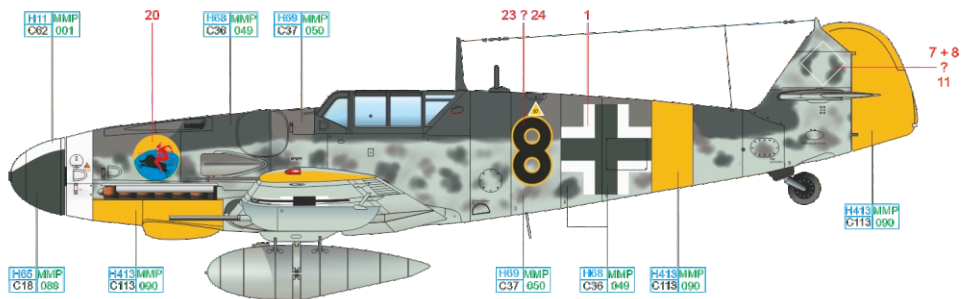

RLM 70 H65 MMP C18 088

RLM 74 H69 MMP C36 049

RLM 75 H69 MMP C37 050

RLM 76 H417 MMP C117 051

WHITE H11 MMP C62 001

RLM 04 H413 MMP C113 090