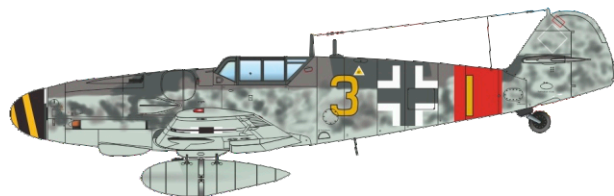

9./JG 301, Zerbst,
Germany, Spring 1944

DESIGNED EXCLUSIVELY FOR Bf 109G-6 BY EDUARD

INFOPAGE

Eduard - Model Accessories, 435 21 Obrnice 170,
Czech Republic

WWW.EDUARD.COM

D48051 WILDE SAU Bf 109G-6 JG

8 591437 552344