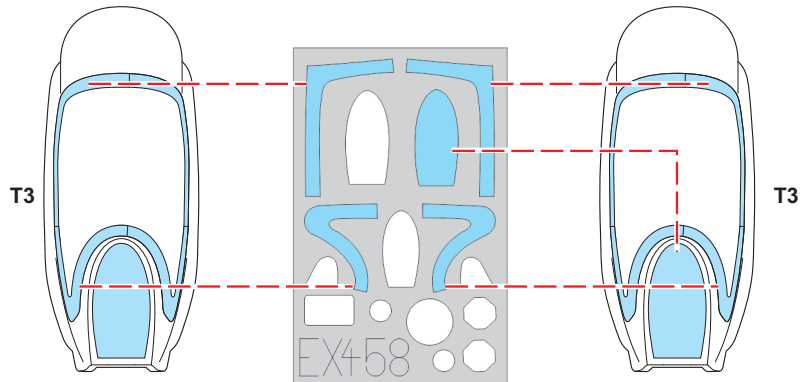

eduard
MASK

EX 458

MiG-21PF 1/48

The die-cut mask for accurate canopy frame painting of the
Eduard scale 1/48 KIT

?