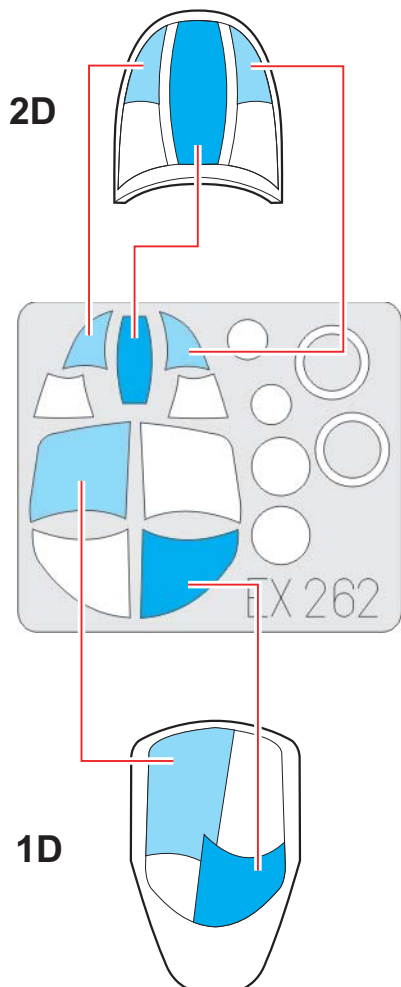

eduard
MASK

A-4E/F Skyhawk 1/48

The die-cut mask for accurate canopy frame painting of the
Italeri scale 1/48 KIT

EX 262

1.)

2.)