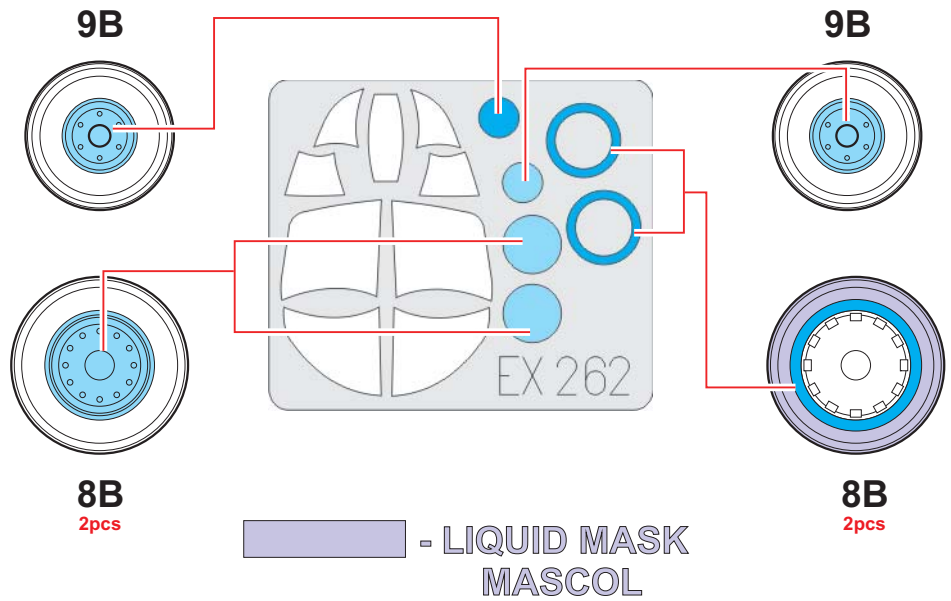

eduard
MASK

A-4E/F Skyhawk 1/48

The die-cut mask for accurate canopy frame painting of the
Italeri scale 1/48 KIT

EX 262

1.)

2.)