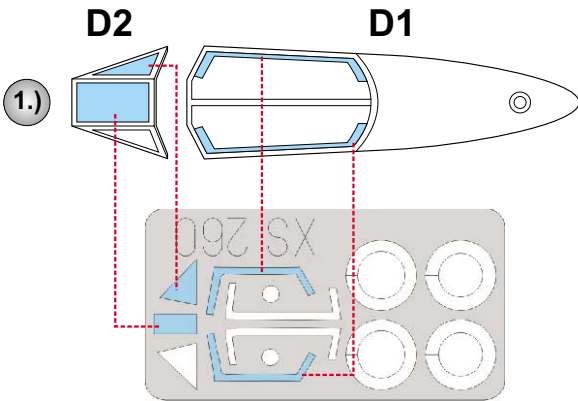

eduard
Express Mask

Ta 152H

The die-cut mask for accurate canopy frame painting of the
Dragon 1/72 KIT

XS 260

LIQUID MASK ■

INTERIOR COLOR

CAMOUFLAGE COLOR

5.)