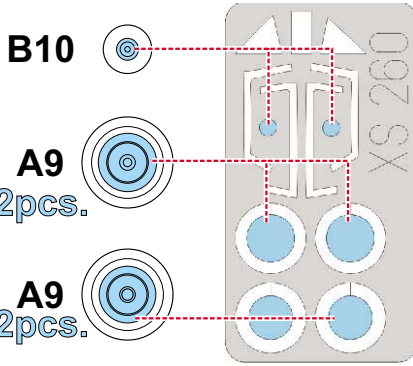

eduard
Express Mask

Ta 152H

The die-cut mask for accurate canopy frame painting of the
Dragon 1/72 KIT

XS 260

LIQUID MASK ■

INTERIOR COLOR

CAMOUFLAGE COLOR

5.)

REMOVE MASK

LIQUID MASK ■