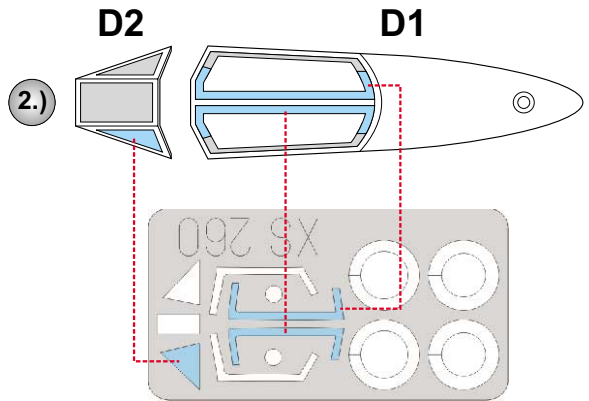

eduard
Express Mask

Ta 152H

The die-cut mask for accurate canopy frame painting of the
Dragon 1/72 KIT

XS 260

LIQUID MASK ■

INTERIOR COLOR

CAMOUFLAGE COLOR

5.)