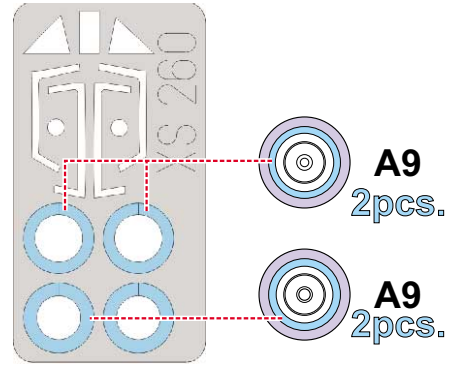

eduard
Express Mask

Ta 152H

The die-cut mask for accurate canopy frame painting of the
Dragon 1/72 KIT

XS 260

LIQUID MASK ■

INTERIOR COLOR

CAMOUFLAGE COLOR

5.)

REMOVE MASK

LIQUID MASK ■