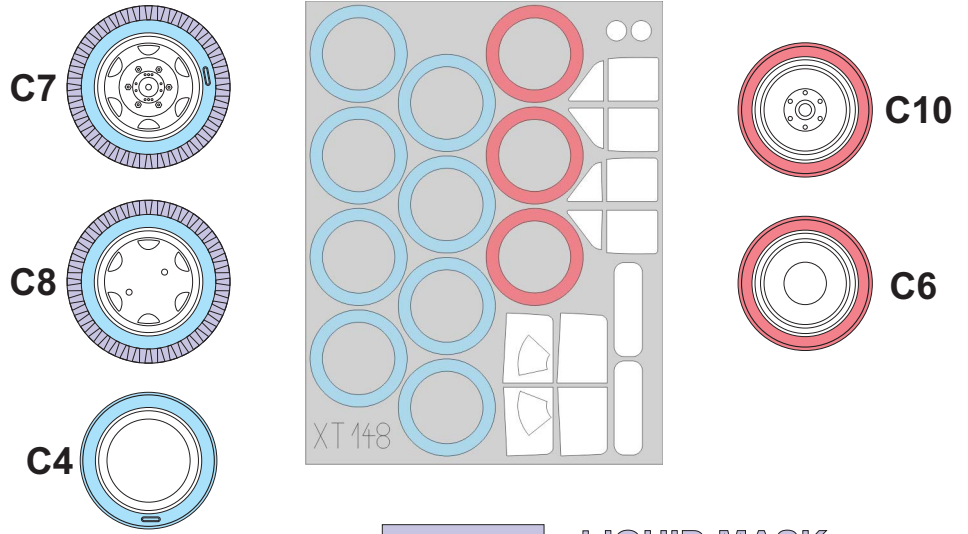

eduard
Express Mask

XT 148

US 6 Studebaker

The die-cut mask for accurate canopy frame painting of the
ICM *scale 1/35 KIT*

- LIQUID MASK
MASCOL