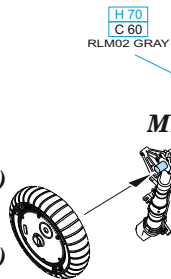

BRASSIN
632 183
(G-4 VERSION)
?
632 186
(G-2 VERSION)
?
plastic parts

BRASSIN
632 183
(G-4 VERSION)
?
632 186
(G-2 VERSION)
?
plastic parts

R6