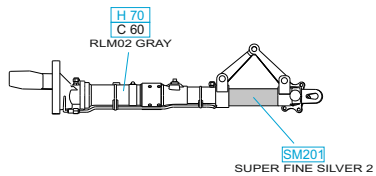

- REMOVE
  ODSTRANIT
- BEND
  OHNOUT
- GRIND
  OBROUSIT
- OPTION
  VOLBA
- DRILL HOLE
  VRTAT OTVOR
- REPLACE
  NAHRADIT
- SYMMETRICAL ASSEMBLY
  SYMETRICKÁ MONTÁŽ
- SCRIBE THE PANEL AND HOLES
  RYTI
- REVERSE SIDE
  OTOČIT