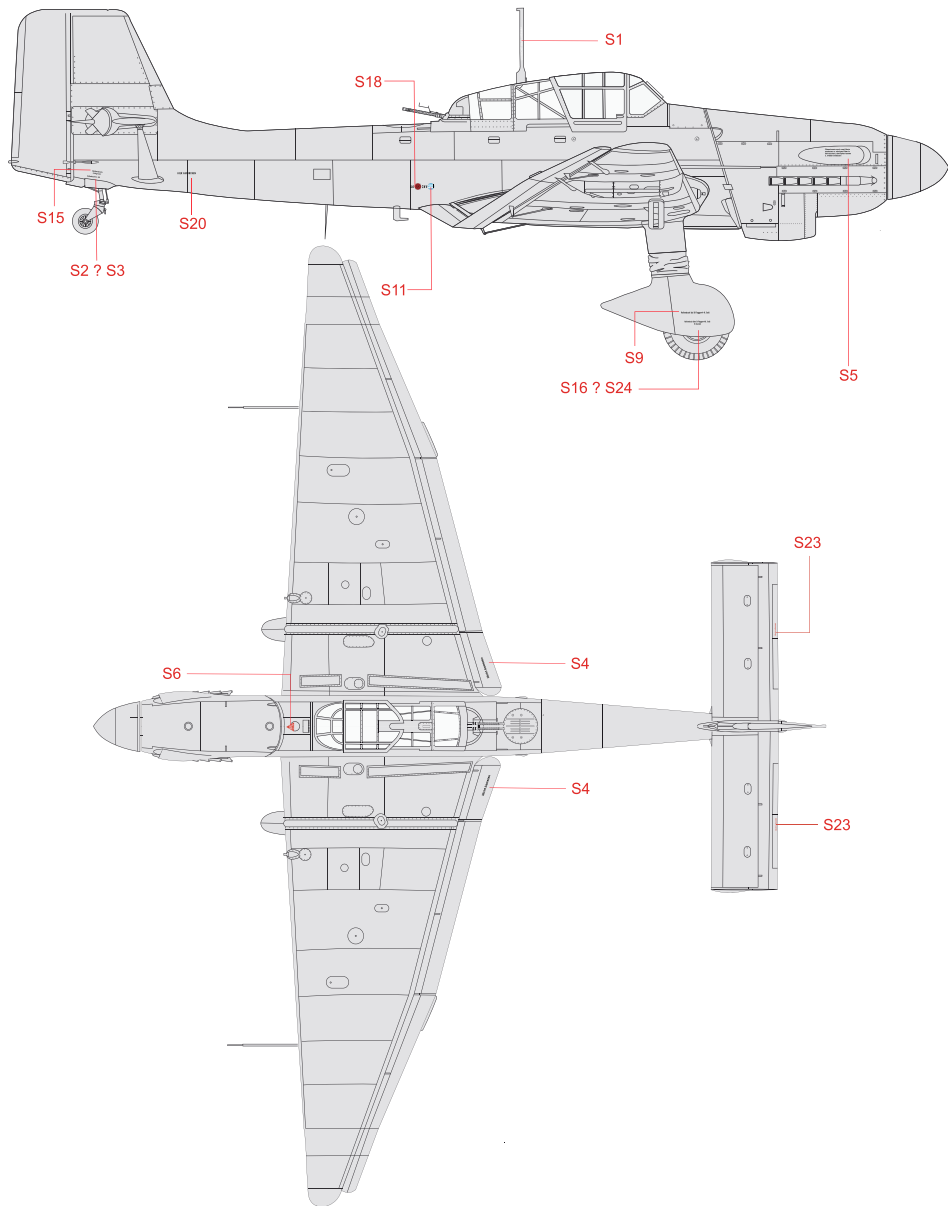

SCALE  
1/32

Ju 87 stencils

ITEM #  
D32019

DESIGNED EXCLUSIVELY FOR Ju 87 BY HASEGAWA/TRUMPETER/REVELL

Czech Republic  
Eduard - Model Accessories, 435 21 Obrnice 170,

WWW.EDUARD.COM

D32019 Ju 87 stencils 1/32