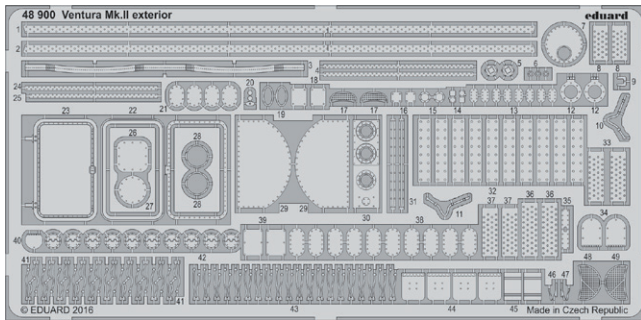

53177 HMCS Snowberry pt. 3 railings
1/144 Revell

53178 International Marine Signal Flags STEEL 1/350

32889 Seatbelts France WWI
STEEL 1/32

32890 Seatbelts IJAAF WWII
STEEL 1/32

48900 Ventura Mk.II exterior
1/48 Revell