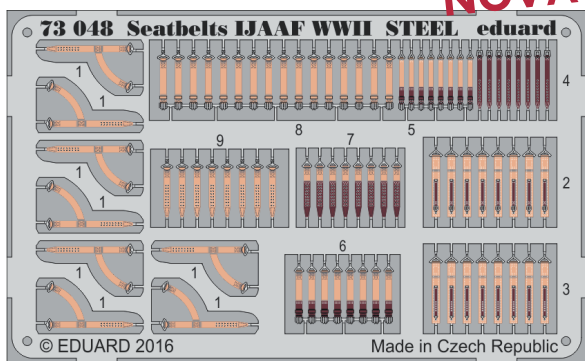

73047 Seatbelts France STEEL WWI 1/72

NOVÁ ŘADA

73048 Seatbelts IJAAF WWII
STEEL 1/72

NOVÁ ŘADA

73574 He 111H-6 interior
1/72 Airfix

73575 B5N1 Kate
1/72 Airfix

FE799 Ventura Mk.II interior
1/48 Revell

FE802 F6F-5N Nightfighter
1/48 Eduard