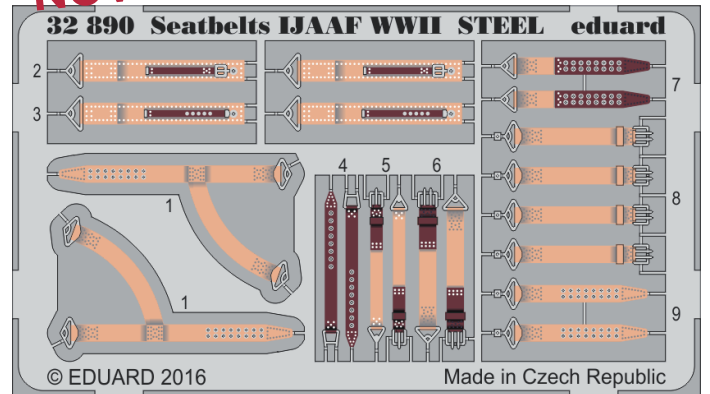

53177 HMCS Snowberry pt. 3 railings
1/144 Revell

53178 International Marine Signal Flags STEEL 1/350

32889 Seatbelts France WWI
STEEL 1/32

32890 Seatbelts IJAAF WWII
STEEL 1/32

48900 Ventura Mk.II exterior
1/48 Revell