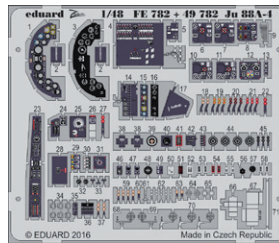

- 53172 CV-63 Kitty Hawk railings & safety nets pt.3 1/350
- 53173 CV-63 Kitty Hawk aircraft pt. 4 1/350
- 53174 CV-63 Kitty Hawk life boats pt. 5 1/350

BIG2402 TYPHOON Mk.Ib CAR DOOR 1/24 Airfix

- 23022 Typhoon Mk.Ib Car Door interior
- 23023 Typhoon Mk.Ib Car Door landing flaps
- 23024 Typhoon Mk.Ib Car Door engine
- 23025 Typhoon Mk.Ib Car Door seatbelts STEEL
- 23026 Typhoon Mk.Ib Car Door wings armament
- LX002 Typhoon Mk.Ib Car Door 1/24

BIG3370 TEMPEST Mk.V 1/32 Special Hobby

- 32392 Tempest Mk.V landing flaps
- 32880 Tempest Mk.V
- 32881 Tempest Mk.V seatbelts STEEL
- JX193 Tempest Mk.V 1/32

BIG49159 Ju 88A-4 1/48 ICM

- 48894 Ju 88A-4 exterior
- 49782 Ju 88A-4 interior
- 49783 Ju 88A-4 seatbelts STEEL
- EX527 Ju 88A-4 1/48