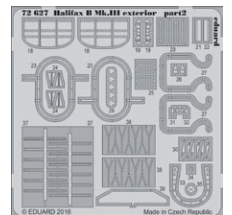

BIG72114 HALIFAX B Mk.III 1/72 Revell

- 72625 Halifax B Mk.III main bomb bay
- 72626 Halifax B Mk.III wing bomb bays
- 72627 Halifax B Mk.III exterior
- 73561 Halifax B Mk.III interior
- CX458 Halifax B Mk.III 1/72