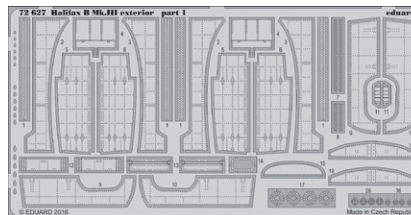

BIG72114 HALIFAX B Mk.III 1/72 Revell

- 72625 Halifax B Mk.III main bomb bay
- 72626 Halifax B Mk.III wing bomb bays
- 72627 Halifax B Mk.III exterior
- 73561 Halifax B Mk.III interior
- CX458 Halifax B Mk.III 1/72