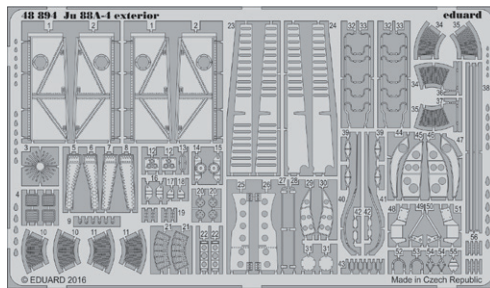

BIG49159 Ju 88A-4 1/48 ICM

- 48894 Ju 88A-4 exterior
- 49782 Ju 88A-4 interior
- 49783 Ju 88A-4 seatbelts STEEL
- EX527 Ju 88A-4 1/48