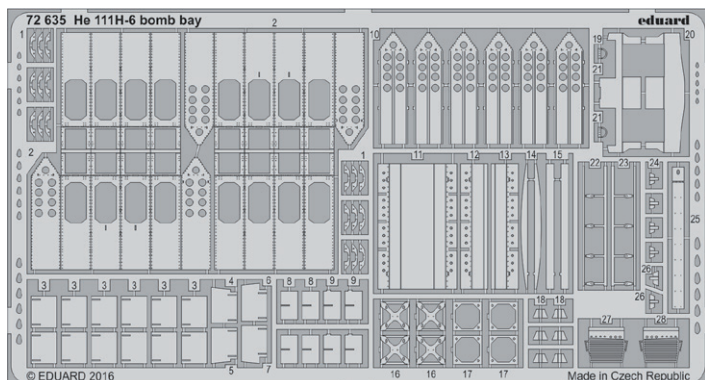

NOVÁ ŘADA

49798 Ventura Mk.II seatbelts STEEL 1/48 Revell

49799 Ventura Mk.II interior 1/48 Revell

49801 Ju 87B-1 seatbelts STEEL 1/48 Airfix

72634 He 111H-6 exterior 1/72 Airfix

72635 He 111H-6 bomb bay 1/72 Airfix