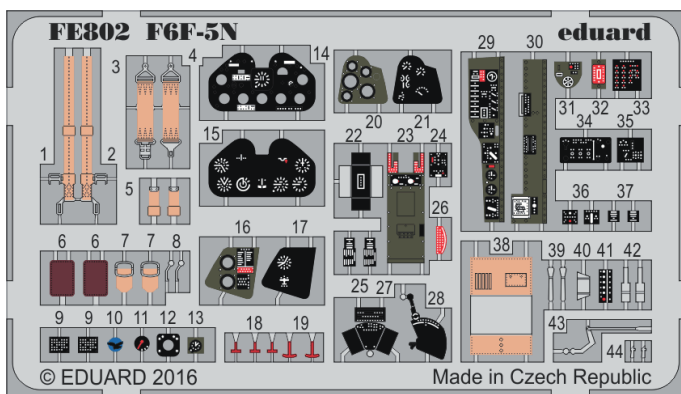

FE802 F6F-5N Nightfighter
1/48 Eduard

SS575 B5N1 Kate
1/72 Airfix