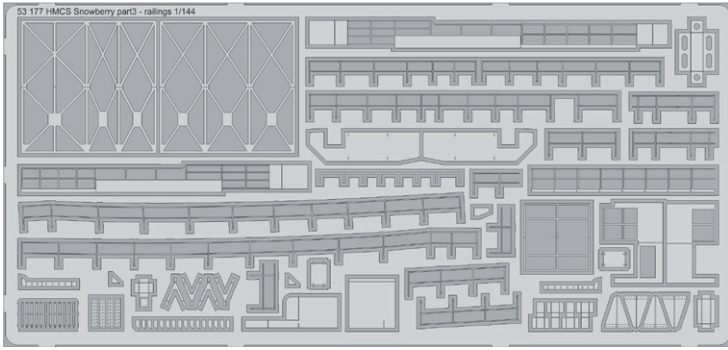

53177 HMCS Snowberry pt. 3 railings
1/144 Revell

53178 International Marine Signal Flags STEEL 1/350

32889 Seatbelts France WWI
STEEL 1/32

32890 Seatbelts IJAAF WWII
STEEL 1/32

48900 Ventura Mk.II exterior
1/48 Revell