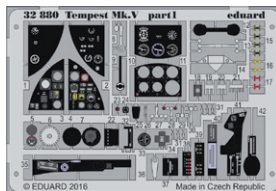

BIG3370 TEMPEST Mk.V 1/32 Special Hobby

- 32392 Tempest Mk.V landing flaps
- 32880 Tempest Mk.V
- 32881 Tempest Mk.V seatbelts STEEL
- JX193 Tempest Mk.V 1/32