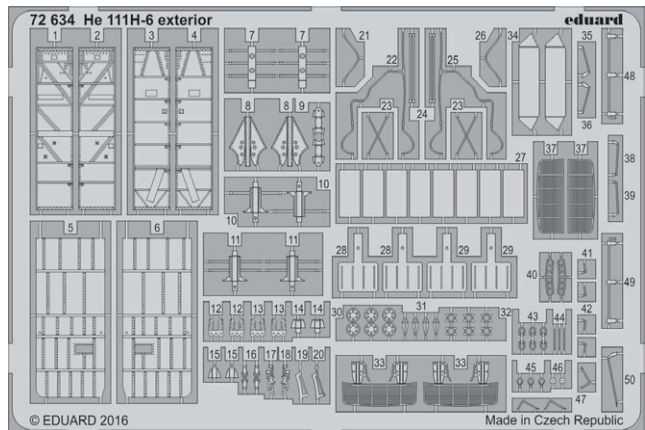

NOVÁ ŘADA

49798 Ventura Mk.II seatbelts STEEL 1/48 Revell

49799 Ventura Mk.II interior 1/48 Revell

49801 Ju 87B-1 seatbelts STEEL 1/48 Airfix

72634 He 111H-6 exterior 1/72 Airfix

72635 He 111H-6 bomb bay 1/72 Airfix