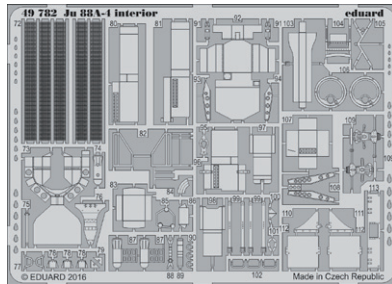

BIG49159 Ju 88A-4 1/48 ICM

- 48894 Ju 88A-4 exterior
- 49782 Ju 88A-4 interior
- 49783 Ju 88A-4 seatbelts STEEL
- EX527 Ju 88A-4 1/48