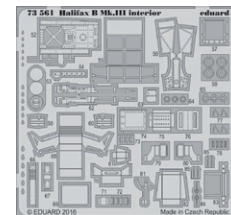

BIG72114 HALIFAX B Mk.III 1/72 Revell

- 72625 Halifax B Mk.III main bomb bay
- 72626 Halifax B Mk.III wing bomb bays
- 72627 Halifax B Mk.III exterior
- 73561 Halifax B Mk.III interior
- CX458 Halifax B Mk.III 1/72