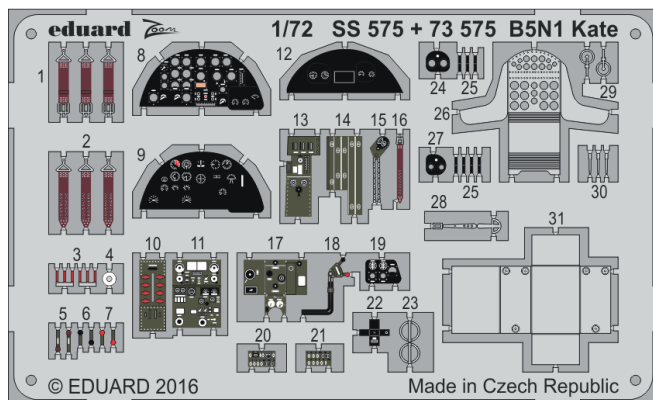

CX466 B5N1 Kate
1/72 Airfix

FE802 F6F-5N Nightfighter
1/48 Eduard

SS575 B5N1 Kate
1/72 Airfix