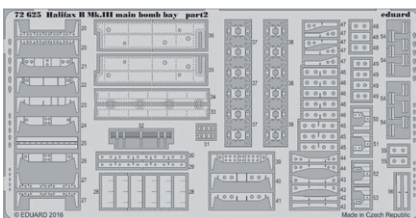

BIG72114 HALIFAX B Mk.III 1/72 Revell

- 72625 Halifax B Mk.III main bomb bay
- 72626 Halifax B Mk.III wing bomb bays
- 72627 Halifax B Mk.III exterior
- 73561 Halifax B Mk.III interior
- CX458 Halifax B Mk.III 1/72