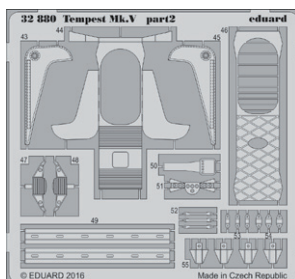

- 53172 CV-63 Kitty Hawk railings & safety nets pt.3 1/350
- 53173 CV-63 Kitty Hawk aircraft pt. 4 1/350
- 53174 CV-63 Kitty Hawk life boats pt. 5 1/350

BIG2402 TYPHOON Mk.Ib CAR DOOR 1/24 Airfix

- 23022 Typhoon Mk.Ib Car Door interior
- 23023 Typhoon Mk.Ib Car Door landing flaps
- 23024 Typhoon Mk.Ib Car Door engine
- 23025 Typhoon Mk.Ib Car Door seatbelts STEEL
- 23026 Typhoon Mk.Ib Car Door wings armament
- LX002 Typhoon Mk.Ib Car Door 1/24

BIG3370 TEMPEST Mk.V 1/32 Special Hobby

- 32392 Tempest Mk.V landing flaps
- 32880 Tempest Mk.V
- 32881 Tempest Mk.V seatbelts STEEL
- JX193 Tempest Mk.V 1/32

BIG49159 Ju 88A-4 1/48 ICM

- 48894 Ju 88A-4 exterior
- 49782 Ju 88A-4 interior
- 49783 Ju 88A-4 seatbelts STEEL
- EX527 Ju 88A-4 1/48