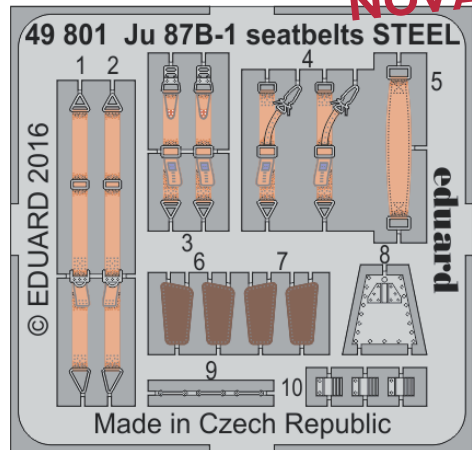

NOVÁ ŘADA

49798 Ventura Mk.II seatbelts STEEL 1/48 Revell

49799 Ventura Mk.II interior 1/48 Revell

49801 Ju 87B-1 seatbelts STEEL 1/48 Airfix

72634 He 111H-6 exterior 1/72 Airfix

72635 He 111H-6 bomb bay 1/72 Airfix