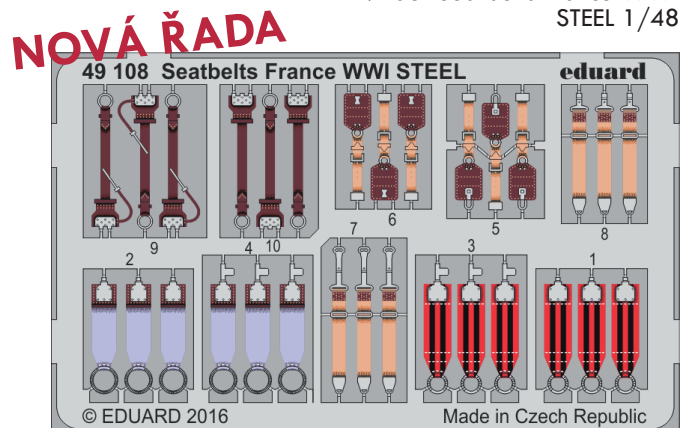

53177 HMCS Snowberry pt. 3 railings
1/144 Revell

53178 International Marine Signal Flags STEEL 1/350

32889 Seatbelts France WWI
STEEL 1/32

32890 Seatbelts IJAAF WWII
STEEL 1/32

48900 Ventura Mk.II exterior
1/48 Revell

48901 Ventura Mk.II undercarriage
1/48 Revell

48902 Ventura Mk.II bomb bay
1/48 Revell

49108 Seatbelts France WWI
STEEL 1/48

49109 Seatbelts IJAAF WWI STEEL 1/48

49797 T-33A seatbelts STEEL 1/48 Great Wall Hobby