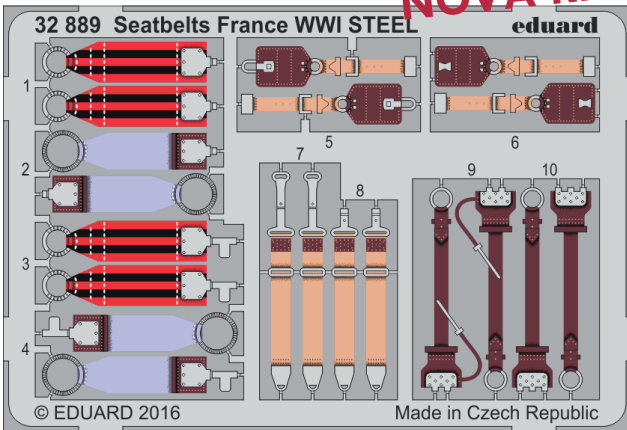

53177 HMCS Snowberry pt. 3 railings
1/144 Revell

53178 International Marine Signal Flags STEEL 1/350

32889 Seatbelts France WWI
STEEL 1/32

32890 Seatbelts IJAAF WWII
STEEL 1/32

48900 Ventura Mk.II exterior
1/48 Revell