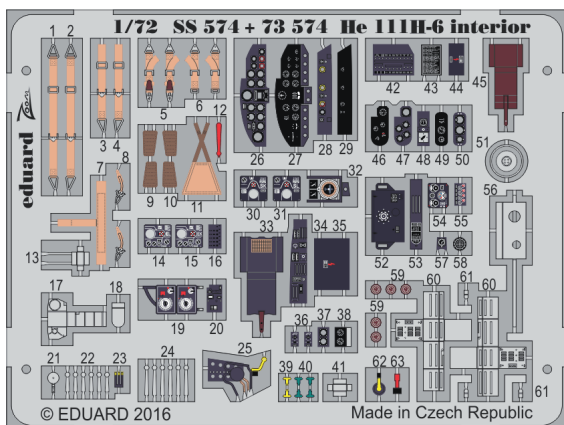

EX538 Ventura Mk.II interior
1/48 Revell

EX539 F6F-5 N
1/48 Eduard

SS574 He 111H-6
1/72 Airfix

SS576 Fokker Dr.I
1/72 Eduard