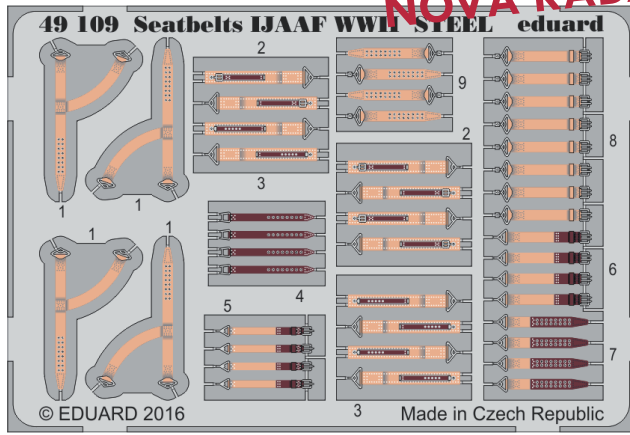

48901 Ventura Mk.II undercarriage
1/48 Revell

48902 Ventura Mk.II bomb bay
1/48 Revell

49108 Seatbelts France WWI
STEEL 1/48

49109 Seatbelts IJAAF WWI STEEL 1/48

49797 T-33A seatbelts STEEL 1/48 Great Wall Hobby