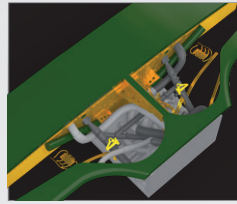

BRASSIN

632095 CBU-105
1/32

DETAIL

632096 Mk.82 bombs
1/32

DETAIL

648278 MC.202 undercarriage
bay 1/48 Eduard/Hasegawa

DETAIL

648279 Bf 109F cockpit
1/48 Eduard