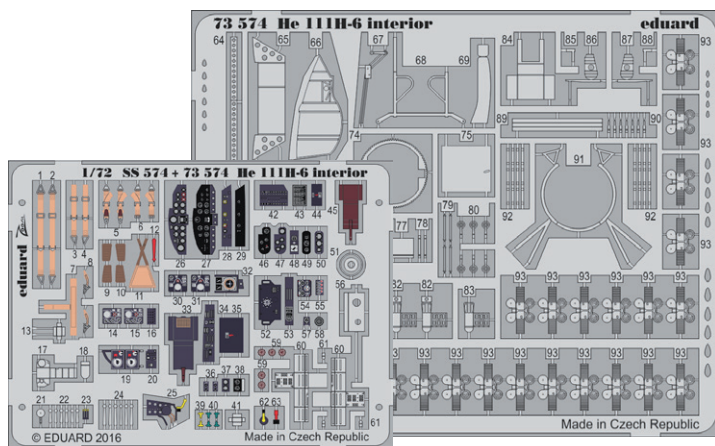

73047 Seatbelts France STEEL WWI 1/72

NOVÁ ŘADA

73048 Seatbelts IJAAF WWII
STEEL 1/72

NOVÁ ŘADA

73574 He 111H-6 interior
1/72 Airfix

73575 B5N1 Kate
1/72 Airfix

FE799 Ventura Mk.II interior
1/48 Revell

FE802 F6F-5N Nightfighter
1/48 Eduard