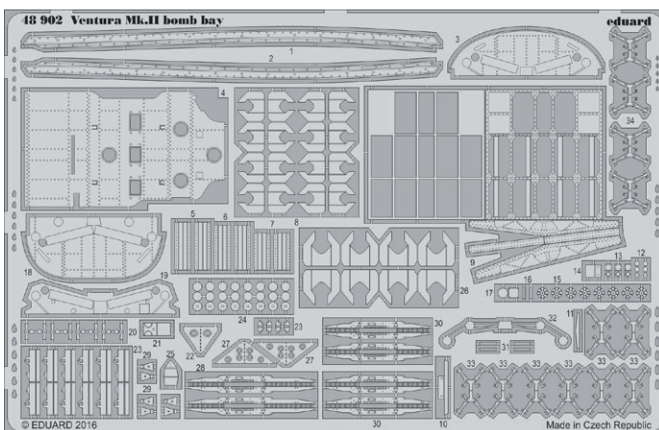

49109 Seatbelts IJAAF WWI STEEL 1/48

48902 Ventura Mk.II bomb bay
1/48 Revell