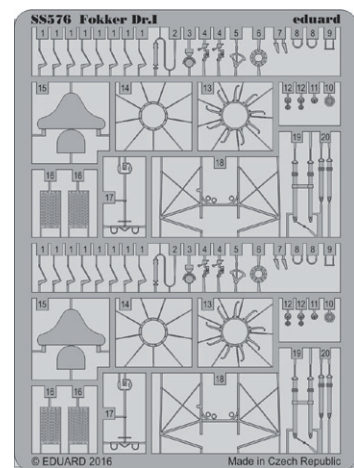

CX468 Whitley Mk.VII
1/72 Airfix

SS574 He 111H-6
1/72 Airfix

SS576 Fokker Dr.I
1/72 Eduard