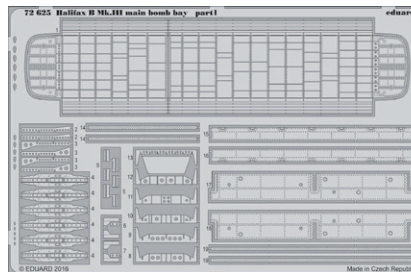

BIG72114 HALIFAX B Mk.III 1/72 Revell

- 72625 Halifax B Mk.III main bomb bay
- 72626 Halifax B Mk.III wing bomb bays
- 72627 Halifax B Mk.III exterior
- 73561 Halifax B Mk.III interior
- CX458 Halifax B Mk.III 1/72