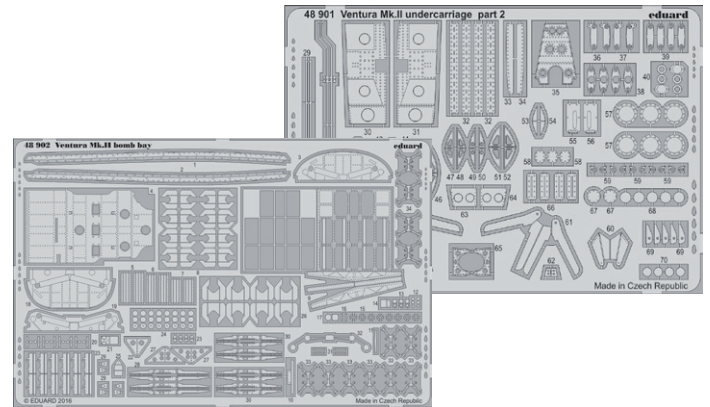

49108 Seatbelts France WWI
STEEL 1/48

48901 Ventura Mk.II undercarriage
1/48 Revell