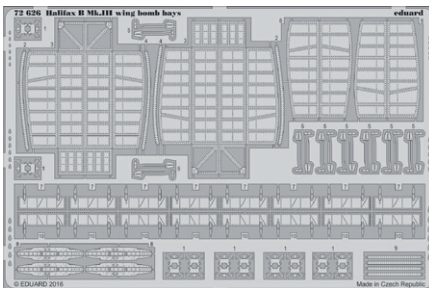

BIG72114 HALIFAX B Mk.III 1/72 Revell

- 72625 Halifax B Mk.III main bomb bay
- 72626 Halifax B Mk.III wing bomb bays
- 72627 Halifax B Mk.III exterior
- 73561 Halifax B Mk.III interior
- CX458 Halifax B Mk.III 1/72