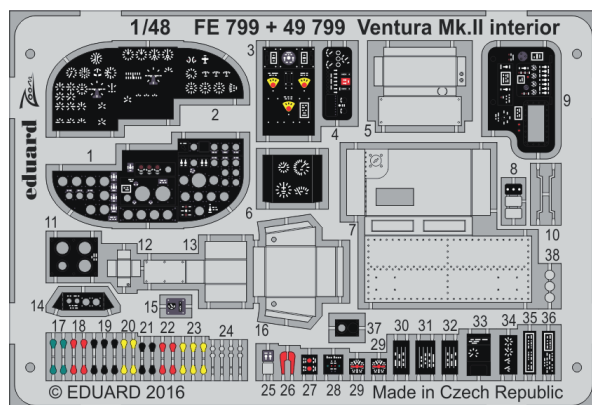

73047 Seatbelts France STEEL WWI 1/72

NOVÁ ŘADA

73048 Seatbelts IJAAF WWII
STEEL 1/72

NOVÁ ŘADA

73574 He 111H-6 interior
1/72 Airfix

73575 B5N1 Kate
1/72 Airfix

FE799 Ventura Mk.II interior
1/48 Revell

FE802 F6F-5N Nightfighter
1/48 Eduard