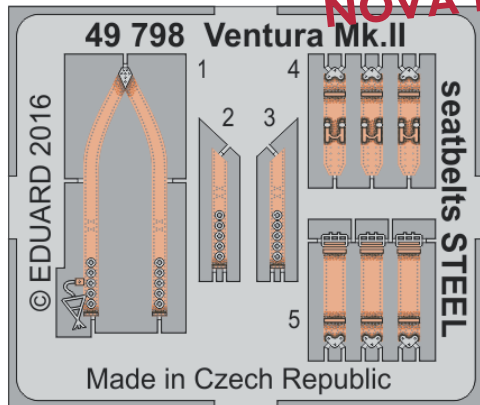

49801 Ju 87B-1 seatbelts STEEL 1/48 Airfix