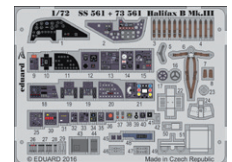

BIG72114 HALIFAX B Mk.III 1/72 Revell

- 72625 Halifax B Mk.III main bomb bay
- 72626 Halifax B Mk.III wing bomb bays
- 72627 Halifax B Mk.III exterior
- 73561 Halifax B Mk.III interior
- CX458 Halifax B Mk.III 1/72