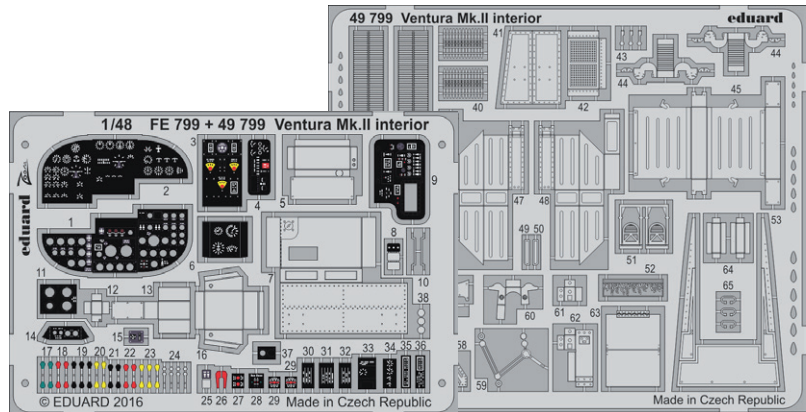

72634 He 111H-6 exterior 1/72 Airfix

49799 Ventura Mk.II interior 1/48 Revell