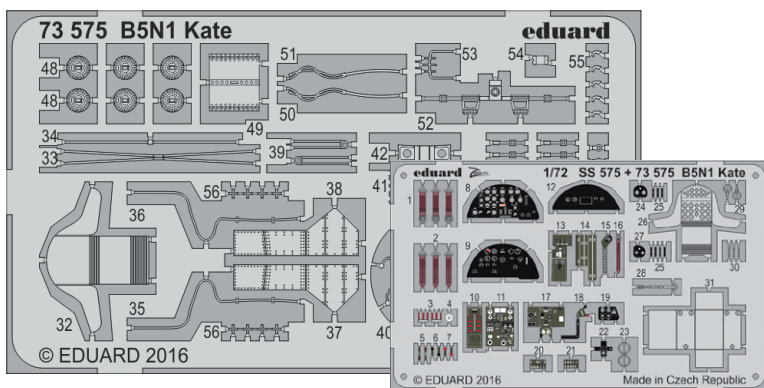

73047 Seatbelts France STEEL WWI 1/72

NOVÁ ŘADA

73048 Seatbelts IJAAF WWII
STEEL 1/72

NOVÁ ŘADA

73574 He 111H-6 interior
1/72 Airfix

73575 B5N1 Kate
1/72 Airfix

FE799 Ventura Mk.II interior
1/48 Revell

FE802 F6F-5N Nightfighter
1/48 Eduard