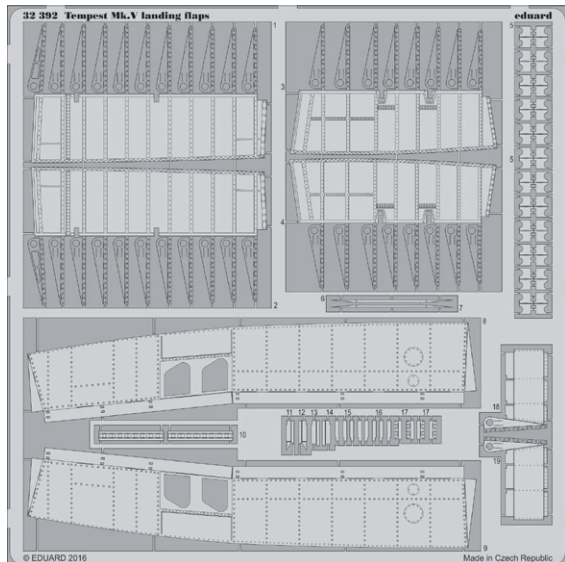

BIG3370 TEMPEST Mk.V 1/32 Special Hobby

- 32392 Tempest Mk.V landing flaps
- 32880 Tempest Mk.V
- 32881 Tempest Mk.V seatbelts STEEL
- JX193 Tempest Mk.V 1/32